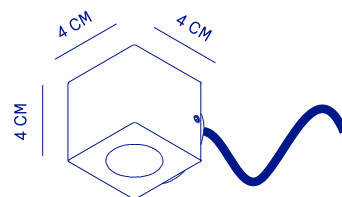

WALL BRICK

brick

OUTDOOR WALL FIXTURE

The Brick is a sleek and compact lighting fixture designed to provide both style and functionality. Its minimalist design makes it a versatile addition to any element in your garden.

SPECIFICATIONS	BRICK
LIGHTSOURCE	CREE J SERIES 2835
COLOR TEMP.	2700 K
LUMEN OUTPUT	130 LM
OPTIC	DIFFUSER
RATED VOLTAGE	24V DC
DIMMABLE	YES
POWER	1 W
IP CLASS	IP65
INSULATION CLASS	III
CABLE	2 M (NEOPRENE)

ARTICLE N°.	BLACK	CORTEN	WHITE
BRICK 24V	1080	1082	1084