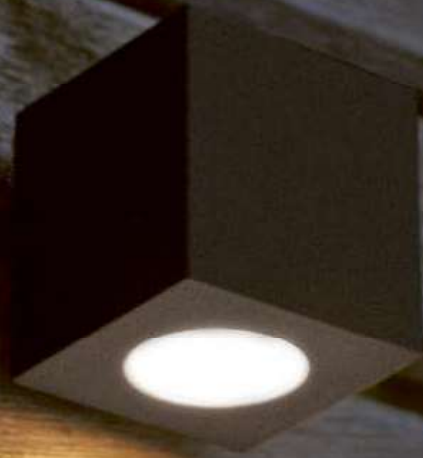

WALL BRICK

brick

OUTDOOR WALL FIXTURE

The Brick is a sleek and compact lighting fixture designed to provide both style and functionality. Its minimalist design makes it a versatile addition to any element in your garden.

SPECIFICATIONS	BRICK
LIGHTSOURCE	CREE J SERIES 2835
COLOR TEMP.	2700 K
LUMEN OUTPUT	130 LM
OPTIC	DIFFUSER
RATED VOLTAGE	24V DC
DIMMABLE	YES
POWER	1 W
IP CLASS	IP65
INSULATION CLASS	III
CABLE	2 M (NEOPRENE)

ARTICLE N°.	BLACK	CORTEN	WHITE
BRICK 24V	1080	1082	1084