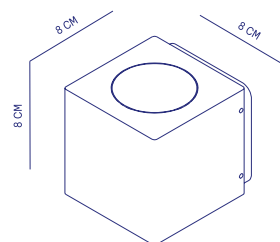

CUBE XL FROSTED

CUBE XL FROSTED DUO