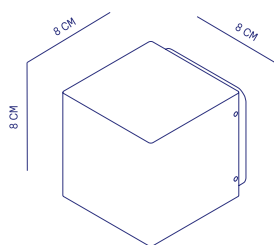

CUBE XL FROSTED

CUBE XL FROSTED DUO