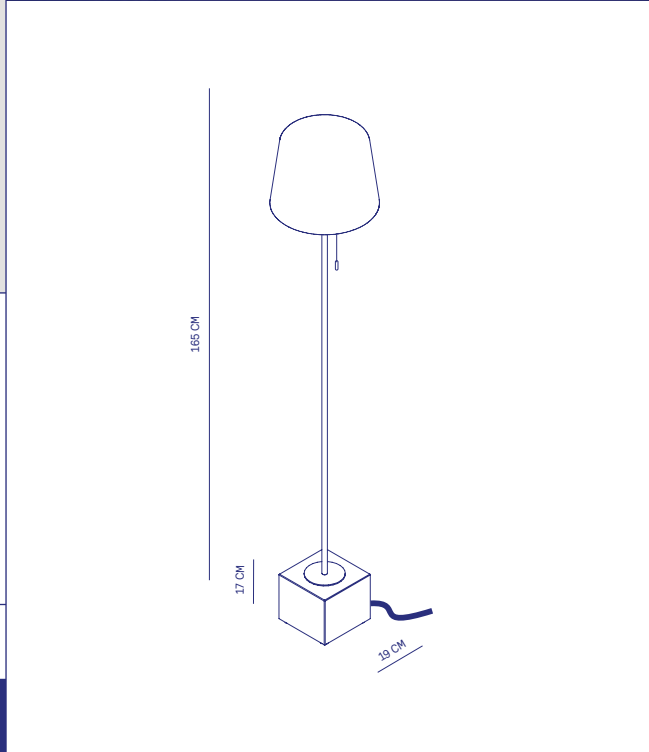

STYLISH OUTDOOR / INDOOR FLOOR LAMP

**Beautiful lamp with stainless steel frame and robust polyethylene lampshade.**

**The hard stone base provides a stable base. The stainless pull cord with on-off switch is equipped with a 10 meter neoprene cable and Euro plug. This makes the lamp easy to place.**

# d-lounge

SPECIFICATIONS	D-LOUNGE
HEIGHT	165 CM
WEIGHT	15 KG
LIGHTSOURCE	E27 SOCKET
RATED VOLTAGE	230 V / 50-60 HZ
DIMMABLE	OPTIONAL
POWER	40 W (MAXIMUM)
IP CLASS	IP44
INSULATION CLASS	I

## INSTALLATION

The luminaire is equipped with 5 meter neoprene cable and euro plug. The transport packaging consist out of two parcels.

ORDER NO.

**D-LOUNGE**

**0710**

D-LOUNGE