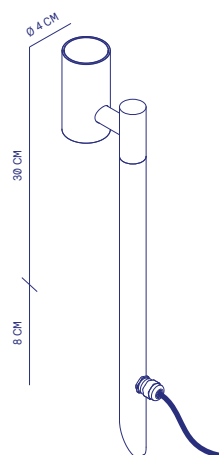

# eye spot

OUTDOOR SPOT / PATH LIGHTING

**Aluminum anodized spike with integrated LED module. The LED module is adjustable and can be fixed with a screw. The LED modules are cast in and have a protection class IP65. The Eye is available in two options: the Eye with one LED module and the Eye focus with two LED modules.**

SPECIFICATIONS	EYE SPOT
HEIGHT	38 CM
LIGHTSOURCE	LUXEON REBEL
COLOR TEMP.	2700 K
LUMEN OUTPUT	350 LM /
OPTIC	25°
RATED VOLTAGE	24 V DC
DIMMABLE	YES
POWER	5 W
IP CLASS	IP65
INSULATION CLASS	III

## INSTALLATION

The luminaire is equipped with 1 meter neoprene cable: 05RN-F 2 x 1 MM<sup>2</sup>. A separate 24 V DC power supply is required to operate the luminaire.

ORDER NO.

BLACK  
ANODISED

EYE SPOT

1832

EYE SPOT