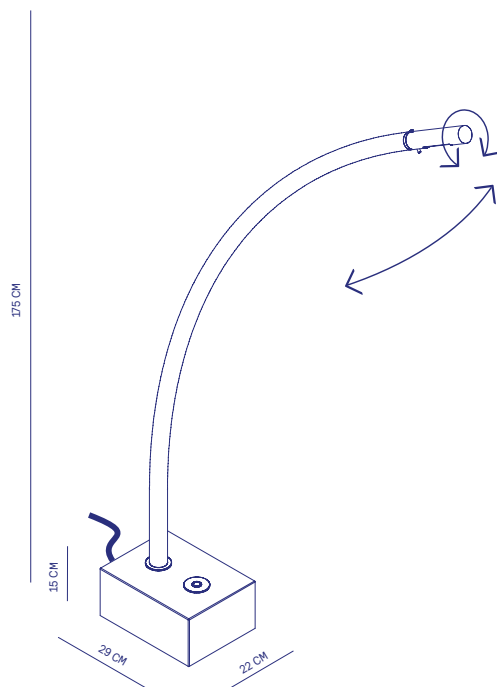

STYLISH OUTDOOR / INDOOR FLOOR LAMP

A refined fixture with stainless steel 316 frame. The lamp can be adjusted and rotated in several ways. The hard stone base has an integrated stainless steel pressure dimmer. The LED module is located in the top of the luminaire. You can also rotate this part to direct the light to the desired position.

moonlight

SPECIFICATIONS		MOONLIGHT / MOONLIGHT CASAMBI
HEIGHT		175 CM
WEIGHT		27 KG
LIGHTSOURCE		LUXEON 3014
COLOR TEMP.		2700 K
LUMEN OUTPUT		600 LM
OPTIC		DIFFUSER
RATED VOLTAGE		230 V / 50-60 HZ
DIMMABLE		PUSHBUTTON / CASAMBI
POWER		8 W
IP CLASS		IP44
INSULATION CLASS		II

INSTALLATION

The luminaire is equipped with 5 meter neoprene cable and euro plug. The transport packaging consist out of two parcels. The luminaire can be assembled without tools.

ORDER N0.

MOONLIGHT	0520
MOONLIGHT CASAMBI	0530