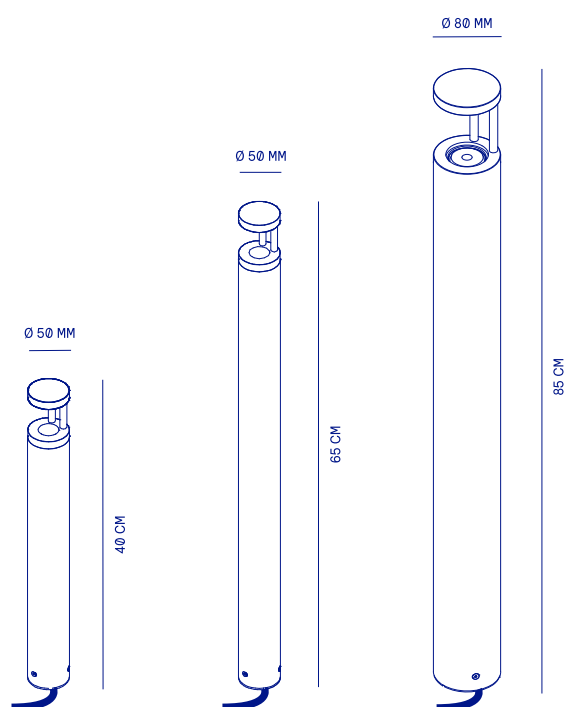

DESIGN GARDEN LUMINAIRE

A beautifully designed armature consisting of a stainless steel 316 tube, brushed K320. The luminaire has an integrated LED module covered with transparent tempered glass. A solid stainless steel reflector is placed on top of the fixture. The mounting plate is made of solid-turned POM plastic.

torch

40 / 65 / XL 85

SPECIFICATIONS	TORCH 40 / 65 / XL 85
HEIGHT	40 / 60 / 85 CM
DIAMETER	Ø 50 MM / 50 MM / 80 MM
LIGHTSOURCE	LUXEON REBEL / LUXEON COB
COLOR TEMP.	2700 K
LUMEN OUTPUT	160 LM / 160 LM / 700 LM
RATED VOLTAGE	230 V / 50-60HZ
POWER	3 / 3 / 8 W
IP CLASS	IP65
INSULATION CLASS	I

INSTALLATION

The luminaire is equipped with 1 meter neoprene cable: H05RN-F 3 x 0,75 MM².
The fitting can be installed into the soil with a dedicated spike (to be ordered separately).

Versions:

- **B** reflects the light around
- **C** reflects the light around and upwards
- pg 90 GROUND SPIKE 9010 (Torch 40 + 65)
- pg 90 GROUND SPIKE 9013 (Torch XL 85)

ORDER NØ.	B 	C 
TORCH 40	0811	0831
TORCH 65	0821	0841
TORCH XL 85	0921	0941

TORCH 40

TORCH 65

TORCH XL 85