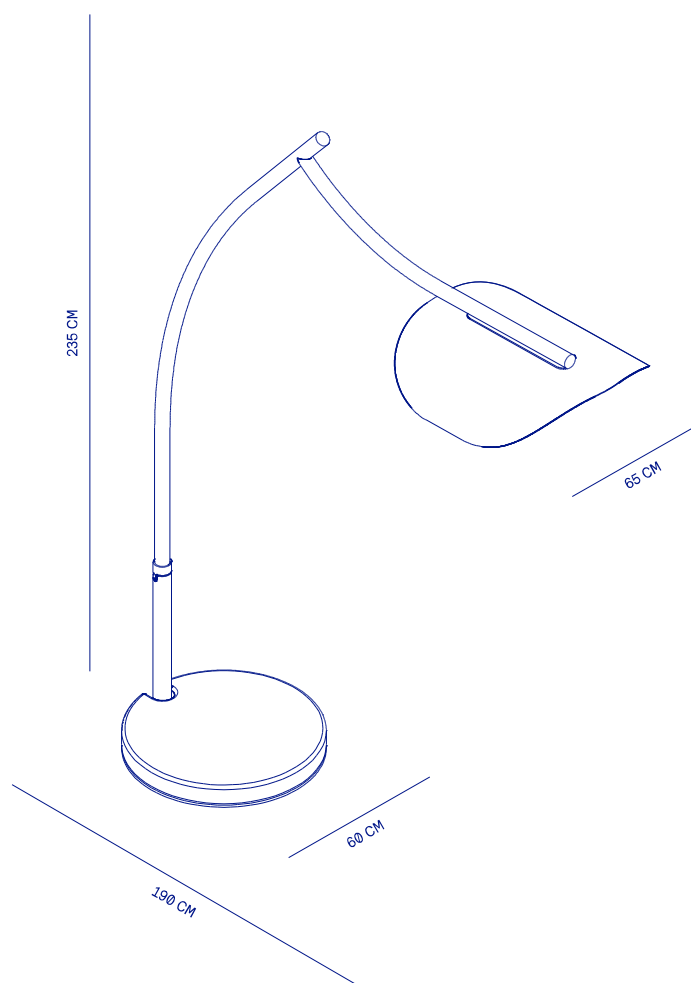

SCULPTURAL TERRACE LIGHTING

Suitable as an application above a generous table. The fixture is made of aluminum and has a base of stainless steel, and a concrete ballast. The lamp has a bluetooth dimmable LED module of 1820 LM. The whole is done with a powder coat finish.

DESIGN: JOEL EN KATE BOOY / STUDIO TRULY TRULY

valencia

SPECIFICATIONS	VALENCIA
HEIGHT	235 CM
WIDTH	65 CM
WEIGHT	25 KG
LIGHTSOURCE	LUXEON 3014
COLOR TEMP.	2700 K
LUMEN OUTPUT	1820 LM (MAX.)
OPTIC	DIFFUSER
RATED VOLTAGE	24V DC/ EXTERNAL POWER SUPPLY INCLUDED
DIMMABLE	CASAMBI
POWER	15 W
IP CLASS	IP65
INSULATION CLASS	I

INSTALLATION

The luminaire is equipped with 5 meter neoprene cable. The transport packaging consist out of two parcels. The luminaire can be easily assembled.

ORDER NØ.	GREEN	BLACK
VALENCIA	2210	2211

VALENCIA