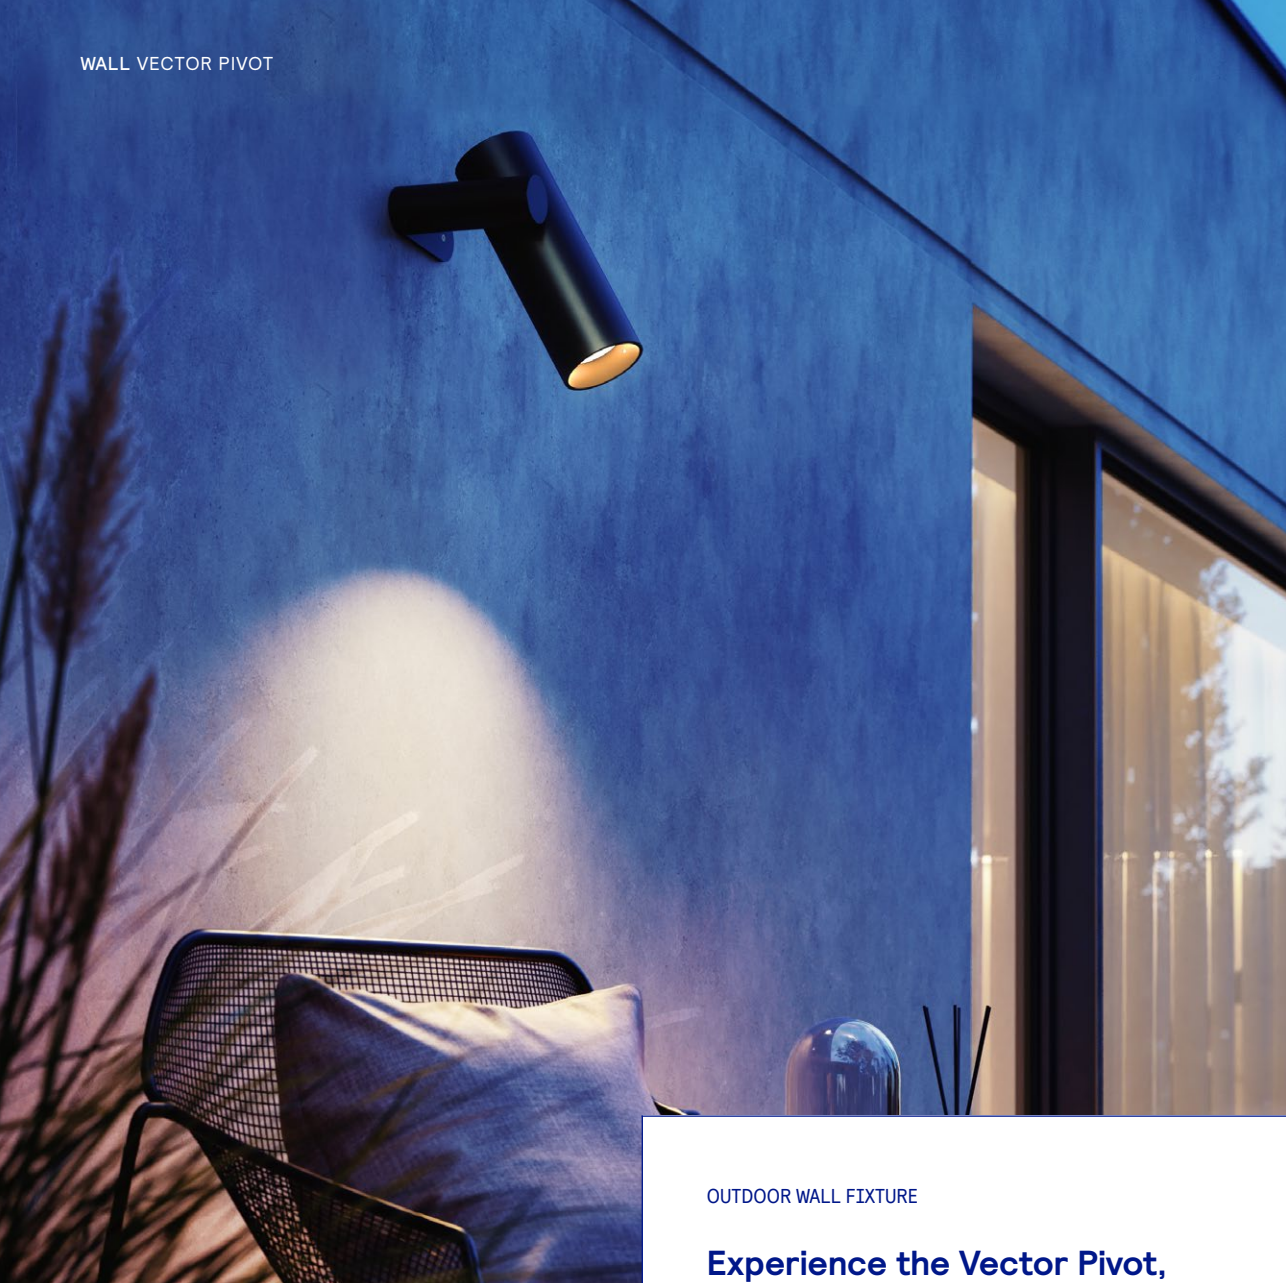

WALL VECTOR PIVOT

# vector pivot

OUTDOOR WALL FIXTURE

Experience the Vector Pivot, combining a powerful light source with a stepless adjustable lamp for ultimate versatility. Its minimalist design ensures seamless integration into any space, offering both elegance and functionality.