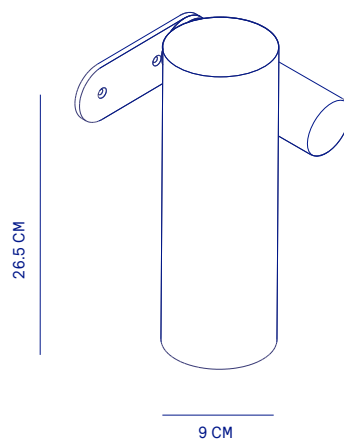

WALL VECTOR PIVOT

# vector pivot

OUTDOOR WALL FIXTURE

Experience the Vector Pivot, combining a powerful light source with a stepless adjustable lamp for ultimate versatility. Its minimalist design ensures seamless integration into any space, offering both elegance and functionality.

## VECTOR PIVOT

LIGHTSOURCE	LUXEON COB
COLOR TEMP.	2700 K
LUMEN OUTPUT	1400 LM
OPTIC	25° FROSTED
RATED VOLTAGE	230V AC
DIMMABLE	TRIAC
POWER	12 W
IP CLASS	IP54
INSULATION CLASS	I

ARTICLE NØ.

BLACK

VECTOR PIVOT 230V

2412

VECTOR PIVOT