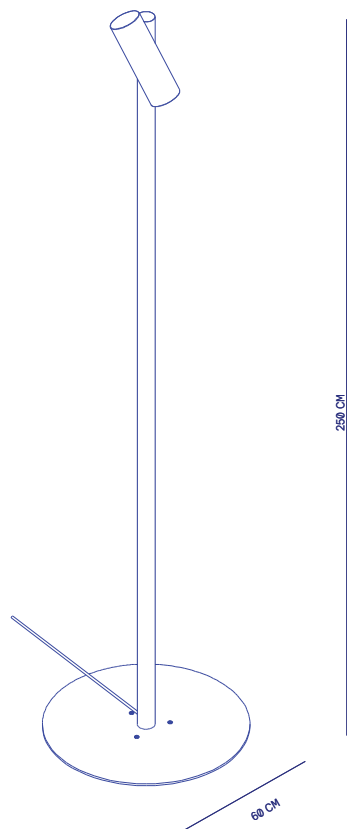

vector terrace

OUTDOOR / INDOOR TERRACE LIGHTING

Aluminum fixture with a fine structure mat powder coat finish. Provided with a stainless steel ballast which can be fixed to the ground.

The fixture is equipped with a Luxeon COB LED with 25 degree optics. The top can be rotated to direct the light to the desired position.

The standard height is 250 MM.

DESIGN: MICHEL CORNELISSEN

SPECIFICATIONS		VECTOR TERRACE
HEIGHT		250 CM
LIGHTSOURCE		LUXEON COB
COLOR TEMP.		2700 K
LUMEN OUTPUT		1400 LM
OPTIC		25° FROSTED
RATED VOLTAGE		230 V / 50-60 HZ
DIMMABLE		OPTIONAL
POWER		12 W
IP CLASS		IP54
INSULATION CLASS		I

INSTALLATION

The luminaire is equipped with 5 meter neoprene cable and euro plug.
The luminaire has a stainless steel ballast which can be fixed to the ground for stable positioning in outdoor environments.

ORDER N°.

BLACK

VECTOR TERRACE

2712

VECTOR TERRACE