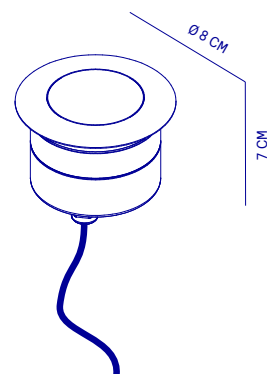

GROUND SELENE NARROW / WIDE/ ASYMMETRIC

selene

narrow

wide

asymmetric

IN-GROUND SPOT

Robust, durable, and comfortable. Selene brings the light where you need it to be, without the annoying glare that is so often present in ground spots. Available in three types of spots: wide, narrow and asymmetric.

SPECIFICATIONS

SELENE

| | |
|------------------|---------------------|
| HEIGHT | 7.0 CM |
| WIDTH | 8.0 CM |
| LIGHTSOURCE | LEXEON M |
| COLOR TEMP. | 2700 K |
| LUMEN OUTPUT | 400 LM |
| OPTIC | 24° / 76° / 76°X38° |
| RATED VOLTAGE | 24V DC |
| DIMMABLE | YES |
| POWER | 3.8 W |
| IP CLASS | IP68 |
| IK CLASS | IK07 |
| INSULATION CLASS | III |

INSTALLATION

The luminaire is equipped with 35 cm neoprene cable: 05RN-F 2 x 1 MM². A separate 24V DC power supply is required to operate the luminaire.

The Seline spots can be placed directly in a terrace. The ground tube Seline is required for an installation in the ground.

→ pg 85 GROUND TUBE SELENE 9025

ORDER NO.

SELENE NARROW 24° 24V

3012

SELENE WIDE 76° 24V

3010

SELENE ASYMMETRIC 76°X38° 24V

3014