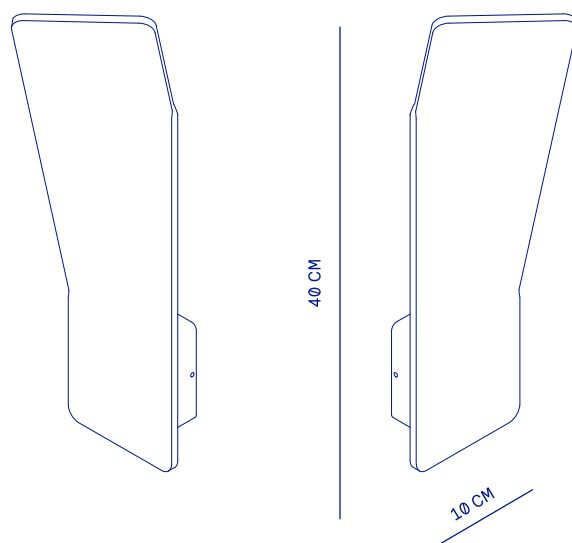

bent wall

left / right

DESIGN WALL LAMP

Simple and elegant design for striking lighting effects on walls. With 2 versions left and right, a symmetrical arrangement is possible with this design. Available in different colors for many applications outdoors or indoors.

SPECIFICATIONS

BENT WALL L / R

LIGHTSOURCE	LUXEON REBEL
COLOR TEMP.	2700 K
LUMEN OUTPUT	265 LM
OPTIC	DIFFUSER
RATED VOLTAGE	230V 50-60HZ
DIMMABLE	OPTIONAL
POWER	4 W
IP CLASS	IP54
INSULATION CLASS	I

ARTICLE NO.

BLACK

CORTEN

WHITE

BENT WALL LEFT

1782

1781

1780

BENT WALL RIGHT