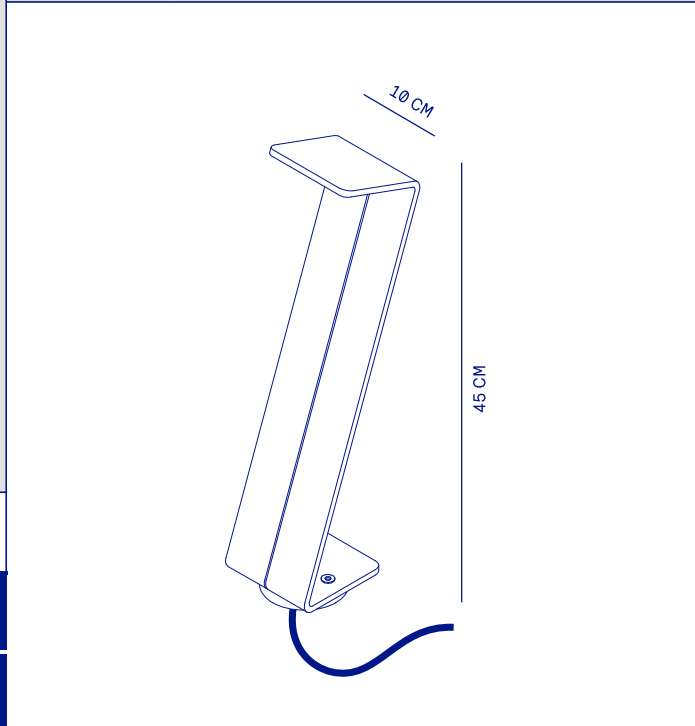

bent zzz

DESIGN BOLLARD

An innovative path lighting fixture crafted with elegance and simplicity in mind. This unique bollard is created by folding a single aluminum plate, resulting in a sleek and modern design. Available in a range of two colors, it offers both functionality and aesthetics to illuminate pathways and outdoor spaces.

SPECIFICATIONS	BENT ZZZ
LIGHTSOURCE	LUXEON REBEL
COLOR TEMP.	2700 K
LUMEN OUTPUT	480 LM
OPTIC	DIFFUSER
RATED VOLTAGE	24V DC
DIMMABLE	YES
POWER	8 W
IP CLASS	IP65
INSULATION CLASS	III
CABLE	1 M (NEOPRENE)

ARTICLE N°.	BLACK	CORTEN
BENT ZZZ 24V	1714	1712
GROUND SPIKE BENT	9014	

BENT ZZZ