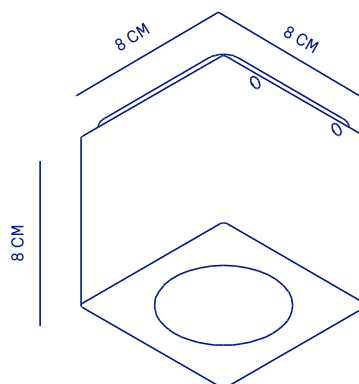

cube xl ceiling

OUTDOOR CEILING FIXTURE

The Cube xl ceiling light boasts a robust aluminum housing. This fixture is available in a black, corten and white color with a polyester powder-coated finish, providing a stylish matte texture.

SPECIFICATIONS

CUBE XL CEILING

LIGHTSOURCE	LUXEON REBEL
COLOR TEMP.	2700 K
LUMEN OUTPUT	800 LM
OPTIC	25°
RATED VOLTAGE	230V AC
DIMMABLE	ON REQUEST
POWER	10 W
IP CLASS	IP54
INSULATION CLASS	I

ARTICLE N°.

BLACK

CORTEN

WHITE

CUBE XL CEILING 230V

1323

1319

1329

CUBE XL CEILING