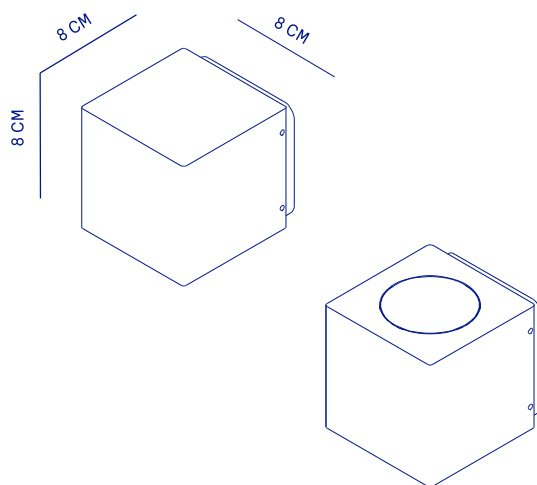

cube xl frosted

mono / duo

OUTDOOR WALL FIXTURE

The Cube xl frosted is designed for placement on houses or garden elements. The frosted glass produces an even light image. With its robust aluminum casing, it is available in three matte-textured polyester powder coatings: white, black, and corten. The Cube XL series is conveniently available in both 24V and 230V options.

SPECIFICATIONS **CUBE XL FROSTED / DUO**

LIGHTSOURCE	LUXEON M
COLOR TEMP.	2700 K
LUMEN OUTPUT	800 LM / 2 X 400 LM
OPTIC	FROSTED GLASS
RATED VOLTAGE	24V DC OR 230V AC
DIMMABLE	24V YES, 230V ON REQUEST
POWER	10 W
IP CLASS	IP54
INSULATION CLASS	III (24V), I (230V)

ARTICLE NØ.

	BLACK	CORTEN	WHITE
--	-------	--------	-------

CUBE XL FROSTED

24V	2911	2912	2914
230V	1321	1334	1327

CUBE XL FROSTED DUO

24V	2915	2916	2918
230V	1322	1335	1328

CUBE XL FROSTED

CUBE XL FROSTED DUO