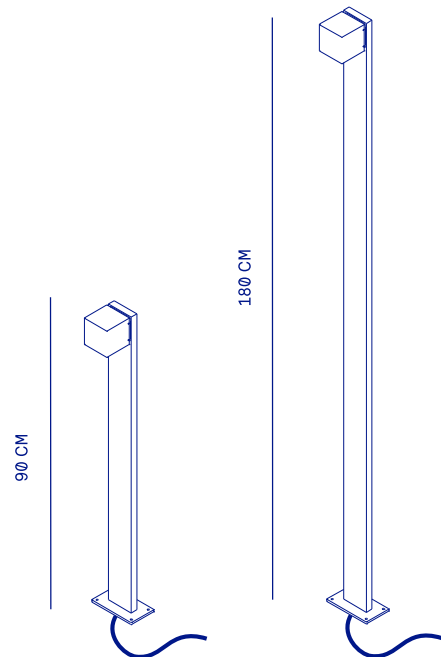

# cube xl pole

90 / 180

## OUTDOOR PATH LIGHTING

Introducing our architectural path lighting solution, seamlessly complementing our Cube xl wall fixtures. With a choice of 2 different heights, this lighting option offers the perfect combination of style and functionality.

SPECIFICATIONS		CUBE XL POLE 90 / 180
LIGHTSOURCE	LUXEON M	
COLOR TEMP.	2700 K	
LUMEN OUTPUT	800 LM	
OPTIC	FROSTED GLASS	
RATED VOLTAGE	24V DC OR 230V AC	
DIMMABLE	24V YES, 230V ON REQUEST	
POWER	10 W	
IP CLASS	IP54	
INSULATION CLASS	24V: III / 230V: I	
CABLE	1 M (NEOPRENE)	

ARTICLE N°.	BLACK	
CUBE XL POLE 90	24V	2510
	230V	2512
CUBE XL POLE 180	24V	2520
	230V	2522

POLE 90

POLE 180