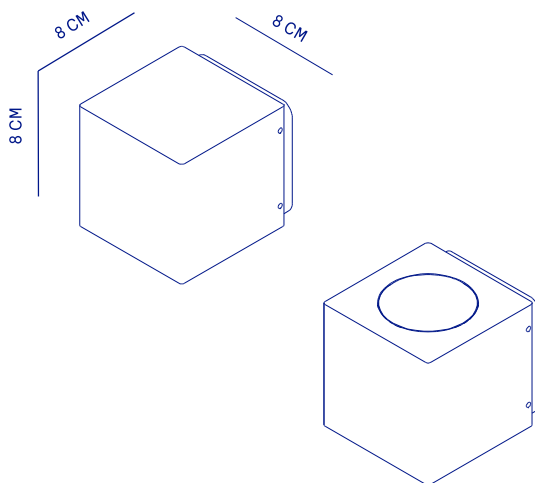

cube xl

mono / duo

OUTDOOR WALL FIXTURE

The Cube xl is designed for placement on houses or garden elements. It comes equipped with a reflector that offers an oval light distribution. With its robust aluminum casing, it is available in three matte-textured polyester powder coatings: white, black, and corten. The Cube XL series is conveniently available in both 24V and 230V options.

SPECIFICATIONS	CUBE XL / CUBE XL DUO
LIGHTSOURCE	LUXEON M
COLOR TEMP.	2700 K
LUMEN OUTPUT	800 LM / 2 X 400 LM
OPTIC	REFLECTOR 40°
RATED VOLTAGE	24V DC or 230V AC
DIMMABLE	24V yes, 230V on request
POWER	10 W / 10 W
IP CLASS	IP54
INSULATION CLASS	III (24V), I (230V)

ARTICLE N°.	BLACK			CORTEN			WHITE		
	CUBE XL	24V	2901	2902	2904	230V	1371	1374	1373
CUBE XL DUO	24V	2905	2906	2908	230V	1376	1379	1378	

CUBE XL

CUBE XL DUO