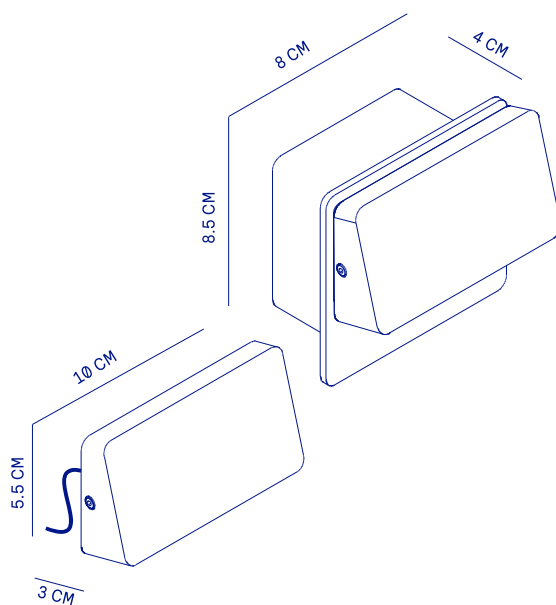

WALL EDDY

OUTDOOR WALL FIXTURE

**Enhance your outdoor  
ambiance with subtle wall  
lighting that creates gentle  
light accents. Eddy is a  
perfect solution for elegantly  
marking stairs, steps, and  
pathways. This aluminum wall  
lighting is available in two  
colors and comes in both  
24V and 230V versions.**

## EDDY 24V / 230V

LIGHTSOURCE	LUXEON 3014
COLOR TEMP.	2700 K
LUMEN OUTPUT	300 LM
OPTIC	DIFFUSER
RATED VOLTAGE	24V DC / 230V AC
DIMMABLE	YES
POWER	3 W
IP CLASS	IP65
INSULATION CLASS	III (24V) / I (230V)
CABLE	1 M (24V) / TERMINAL (230V)