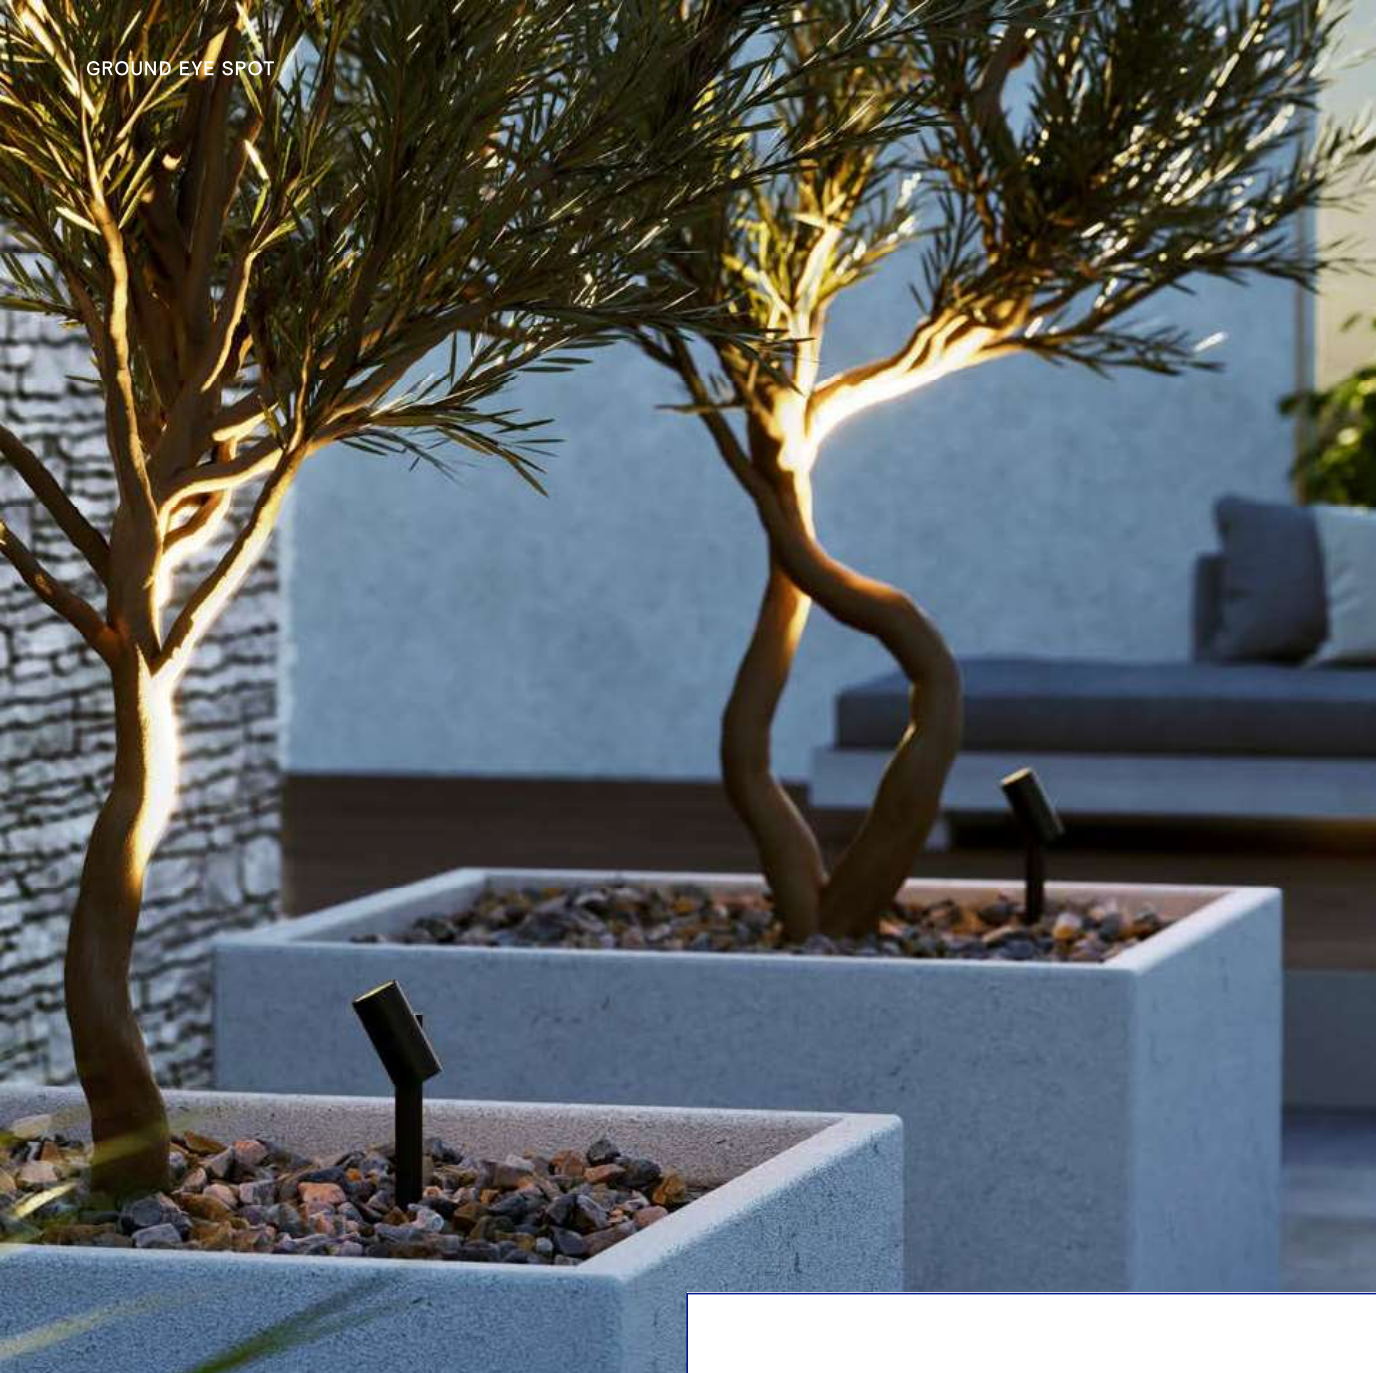

GROUND EYE SPOT

eye spot

OUTDOOR SPOT

A compact yet potent fixture designed to illuminate your garden features prominently. An ideal companion for the Eye series, this fixture boasts a robust anodized surface treatment and a high level of IP65 protection.

SPECIFICATIONS

EYE SPOT / EYE SPOT FOCUS

LIGHTSOURCE	LUXEON REBEL
COLOR TEMP.	2700 K
LUMEN OUTPUT	350 LM / 2 X 350 LM
OPTIC	25°
RATED VOLTAGE	24V DC
DIMMABLE	YES
POWER	5 W / 10 W
IP CLASS	IP65
INSULATION CLASS	III
CABLE	1 M (NEOPRENE)