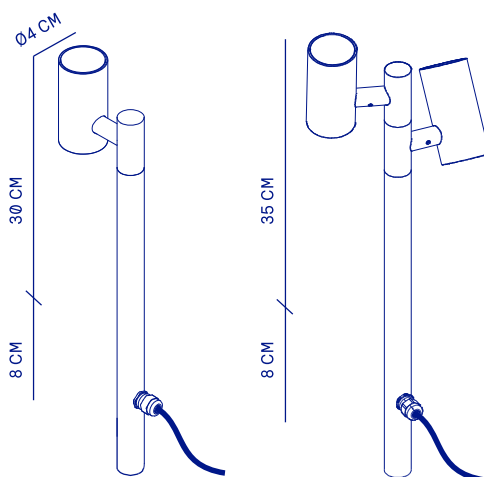

GROUND EYE SPOT

eye spot

OUTDOOR SPOT

A compact yet potent fixture designed to illuminate your garden features prominently. An ideal companion for the Eye series, this fixture boasts a robust anodized surface treatment and a high level of IP65 protection.

SPECIFICATIONS

EYE SPOT / EYE SPOT FOCUS

LIGHTSOURCE	LUXEON REBEL
COLOR TEMP.	2700 K
LUMEN OUTPUT	350 LM / 2 X 350 LM
OPTIC	25°
RATED VOLTAGE	24V DC
DIMMABLE	YES
POWER	5 W / 10 W
IP CLASS	IP65
INSULATION CLASS	III
CABLE	1 M (NEOPRENE)

ARTICLE N°.

BLACK**EYE SPOT 24V****1832****EYE SPOT FOCUS 24V****1834**

EYE SPOT

EYE SPOT FOCUS