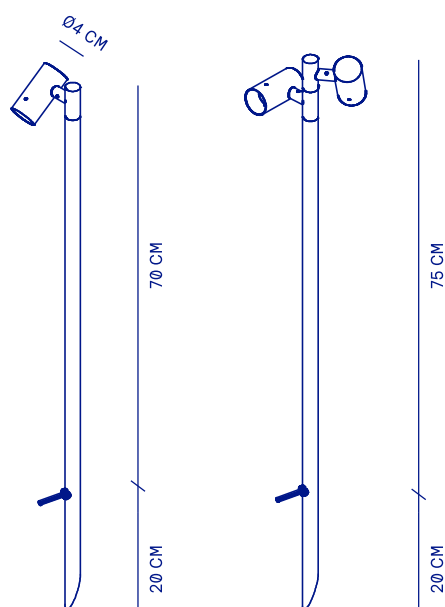

eye

eye / eye focus

SPECIFICATIONS	EYE / EYE FOCUS
LIGHTSOURCE	CREE J SERIES 2835
COLOR TEMP.	2700 K
LUMEN OUTPUT	360 LM / 2 X 360 LM
OPTIC	30°
RATED VOLTAGE	24V DC
DIMMABLE	YES
POWER	2,7 W / 5,4 W
IP CLASS	IP65
INSULATION CLASS	III
CABLE	1 M (NEOPRENE)

ARTICLE N°.	BLACK
EYE 24V	1812
EYE FOCUS 24V	1822
GROUND SPIKE EYE	9017

EYE

EYE FOCUS