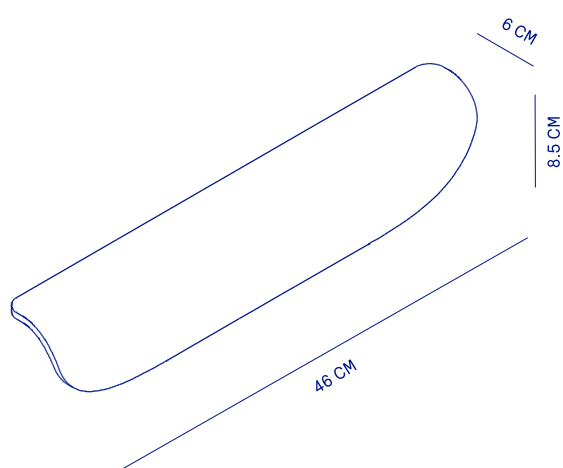

liv linear

OUTDOOR WALL FIXTURE

The Liv linear is the result of a collaboration between Dexter and Eternit (Schweiz) AG. The basis of this fixture is a fiber cement shell mounted on an aluminum LED module. This luminaire can be placed both upwards and downwards. Perfect to highlight an architectural facade or simply to illuminate a path or border.

DESIGN: STUDIO RAINER MUTSCH

SPECIFICATIONS

LIV LINEAR

LIGHTSOURCE	LUXEON 3014
COLOR TEMP.	2700 K
LUMEN OUTPUT	900 LM
RATED VOLTAGE	230V 50-60HZ
DIMMABLE	YES
POWER	11 W
IP CLASS	IP54
INSULATION CLASS	I

ARTICLE N°.