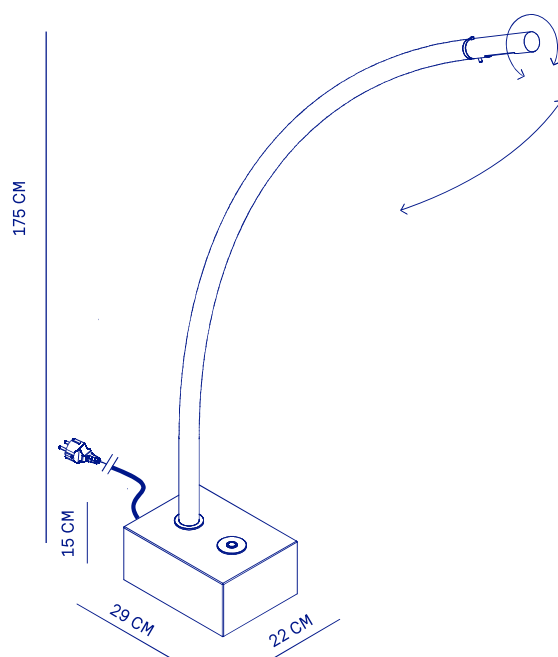

moonlight

OUTDOOR TERRACE LIGHTING

A sophisticated fixture with adjustable and rotatable lamp capabilities, ideal for both indoor and outdoor use. Its stainless steel frame and sturdy hard stone base ensure durability and suitability for outdoor environments.

| SPECIFICATIONS | | MOONLIGHT / MOONLIGHT CASAMBI |
|------------------|--|----------------------------------|
| LIGHTSOURCE | | LUXEON 3014 |
| COLOR TEMP. | | 2700 K |
| LUMEN OUTPUT | | 600 LM |
| OPTIC | | DIFFUSER |
| RATED VOLTAGE | | 230V 50-60HZ |
| DIMMABLE | | PUSHBUTTON / CASAMBI |
| POWER | | 8 W |
| IP CLASS | | IP44 |
| INSULATION CLASS | | II |
| WEIGHT | | 27 KG |
| CABLE | | 5 M + EURO PLUG |

| | |
|--------------------------|-------------|
| ARTICLE NO. | |
| MOONLIGHT | 0520 |
| MOONLIGHT CASAMBI | 0530 |