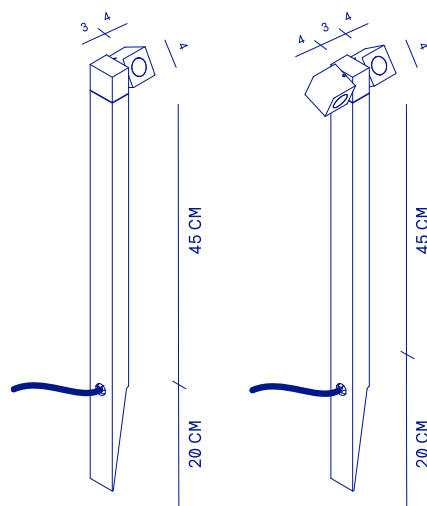

PATH LIGHTING

The Spike serves as an ideal pathway lighting solution, available with one or two adjustable LED modules. This flexibility allows the fixture to meet the needs of both spot and path lighting, making it a great addition for enhancing the ambiance of your garden.

spike

mono / duo

SPECIFICATIONS	SPIKE MONO / DUO
LIGHTSOURCE	LUXEON REBEL
COLOR TEMP.	2700 K
LUMEN OUTPUT	160 LM / 2 X 160 LM
OPTIC	25°
RATED VOLTAGE	24V DC
DIMMABLE	YES
POWER	3 W / 6 W
IP CLASS	IP65
INSULATION CLASS	III
CABLE	1 M (NEOPRENE)

ARTICLE N°.	BLACK
SPIKE MONO 24V	1052
SPIKE DUO 24V	1072

SPIKE MONO

SPIKE DUO