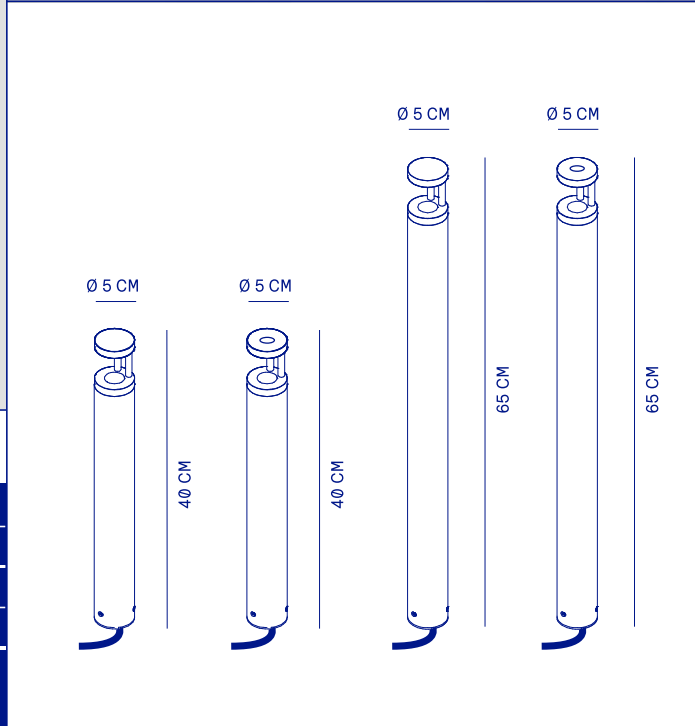

torch

40 / 65

DESIGN GARDEN LUMINAIRE

A brushed stainless steel bollard that produces subtle indirect light. It incorporates a stainless steel reflector on top of the fixture.

Available in two versions:

- B reflects the light around**
- C reflects the light around and upwards**

SPECIFICATIONS	TORCH 40 / 65
LIGHTSOURCE	LUXEON REBEL
COLOR TEMP.	2700 K
LUMEN OUTPUT	160 LM
RATED VOLTAGE	24V DC OR 230V AC
DIMMABLE	NO
POWER	3 W
IP CLASS	IP65
INSULATION CLASS	III (24V), I (230V)
CABLE	1 M (NEOPRENE)

ARTICLE N°.		B	C
TORCH 40	24V	0810	0830
	230V	0811	0831
TORCH 65	24V	0820	0840
	230V	0821	0841
GROUND SPIKE TORCH		9010	

TORCH 40 B TORCH 40 C TORCH 65 B TORCH 65 C