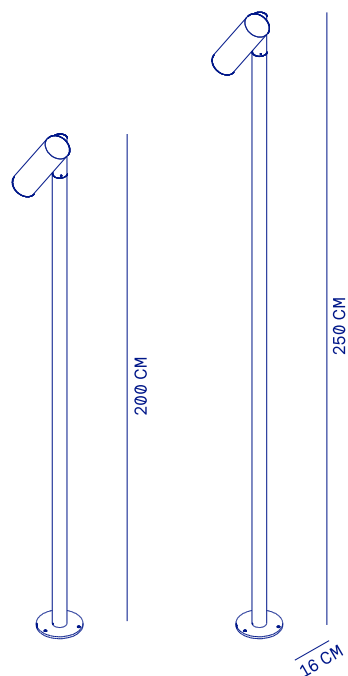

vector pole

200 / 250

A STEPLESS ADJUSTABLE LUMINAIRE

The luminaire's characteristics are defined by its magnitude and direction. It features a potent light source and a continuously adjustable lamp, making it suitable for hospitality and architectural lighting applications such as sauna complexes or hotels. It is offered in two different heights to accommodate your preferences and needs.

DESIGN: MICHIEL CORNELISSEN

SPECIFICATIONS	VECTOR POLE
LIGHTSOURCE	LUXEON COB
COLOR TEMP.	2700 K
LUMEN OUTPUT	1400 LM
OPTIC	25° FROSTED
RATED VOLTAGE	230V 50-60HZ
DIMMABLE	TRIAC
POWER	12 W
IP CLASS	IP65
INSULATION CLASS	I
CABLE	1 M (NEOPRENE)

ARTICLE N°.	BLACK
VECTOR POLE 200	2610
VECTOR POLE 250	2612
GROUND SPIKE VECTOR POLE	9015

VECTOR POLE