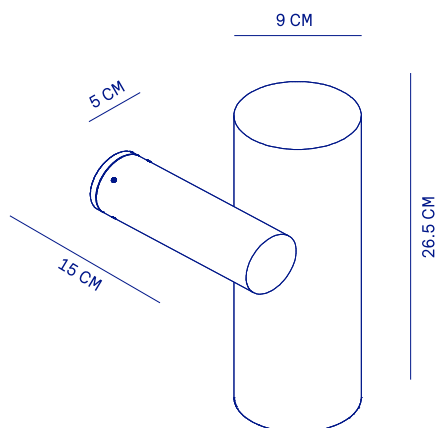

WALL VECTOR WALL

vector wall

OUTDOOR WALL FIXTURE

Magnitude and direction.
A powerful light source and
stepless adjustable lamp
define the Vector luminaire.
Minimalist design, perfect
to use.

DESIGN: MICHEL CORNELISSEN

SPECIFICATIONS

VECTOR WALL

LIGHTSOURCE	LUXEON COB
COLOR TEMP.	2700 K
LUMEN OUTPUT	1400 LM
OPTIC	25° FROSTED
RATED VOLTAGE	230V AC
DIMMABLE	TRIAC
POWER	12 W
IP CLASS	IP54
INSULATION CLASS	I

ARTICLE N0.

BLACK

VECTOR WALL 230V

2412

VECTOR WALL