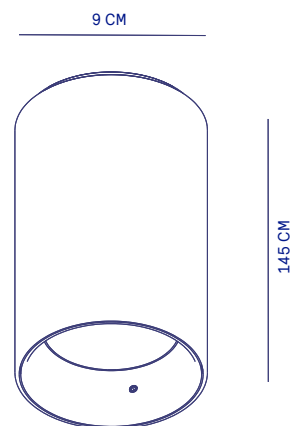

CEILING VECTOR CEILING

vector ceiling

OUTDOOR CEILING FIXTURE

The Vector luminaire features a powerful light source. Its minimalist design ensures it is both elegant and easy to use, making it a perfect choice for any space.

DESIGN: MICHEL CORNELISSEN

SPECIFICATIONS

VECTOR CEILING

LIGHTSOURCE	LUXEON COB
COLOR TEMP.	2700 K
LUMEN OUTPUT	1000 LM
OPTIC	25° FROSTED
RATED VOLTAGE	230V AC
DIMMABLE	TRIAC
POWER	9 W
IP CLASS	IP54
INSULATION CLASS	I

ARTICLE NØ.

BLACK

VECTOR CEILING 230V

2462

VECTOR PIVOT