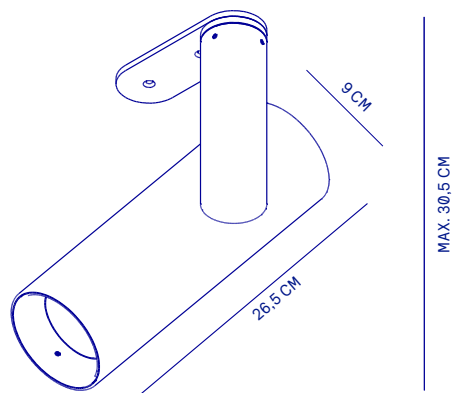

OUTDOOR CEILING FIXTURE

**Experience the Vector pivot, combining a powerful light source with a stepless adjustable lamp for ultimate versatility. Its minimalist design ensures seamless integration into any space, offering both elegance and functionality.**

DESIGN: MICHIEL CORNELISSEN

**vector  
pivot**

## VECTOR PIVOT

LIGHTSOURCE	LUXEON COB
COLOR TEMP.	2700 K
LUMEN OUTPUT	1400 LM
OPTIC	25° FROSTED
RATED VOLTAGE	230V AC
DIMMABLE	TRIAC
POWER	12 W
IP CLASS	IP54
INSULATION CLASS	I

ARTICLE N°.

BLACK

VECTOR PIVOT 230V

2412

VECTOR PIVOT