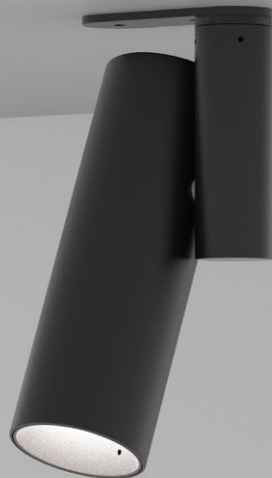

OUTDOOR CEILING FIXTURE

**Experience the Vector pivot, combining a powerful light source with a stepless adjustable lamp for ultimate versatility. Its minimalist design ensures seamless integration into any space, offering both elegance and functionality.**

DESIGN: MICHIEL CORNELISSEN

**vector  
pivot**

## VECTOR PIVOT

LIGHTSOURCE	LUXEON COB
COLOR TEMP.	2700 K
LUMEN OUTPUT	1400 LM
OPTIC	25° FROSTED
RATED VOLTAGE	230V AC
DIMMABLE	TRIAC
POWER	12 W
IP CLASS	IP54
INSULATION CLASS	I

ARTICLE N°.

BLACK

VECTOR PIVOT 230V