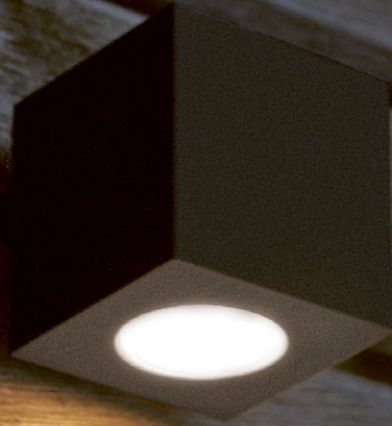

WALL BRICK

brick

OUTDOOR WALL FIXTURE

The Brick is a sleek and compact lighting fixture designed to provide both style and functionality. Its minimalist design makes it a versatile addition to any element in your garden.

SPECIFICATIONS	BRICK
LIGHTSOURCE	CREE J SERIES 2835
COLOR TEMP.	2700 K
LUMEN OUTPUT	130 LM
OPTIC	DIFFUSER
RATED VOLTAGE	24V DC
DIMMABLE	YES
POWER	1 W
IP CLASS	IP65
INSULATION CLASS	III
CABLE	2 M (NEOPRENE)

ARTICLE N^o.

BLACK

CORTEN

WHITE

BRICK 24V

1080

1082

1084