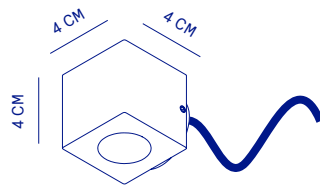

INSTALLATION

Install this product exclusively in combination with the recommended power supplies, connection materials (DX power supply or power supply kit, DX Cable, DX connector & resin), and 24V fixtures from Dexter Lighting.