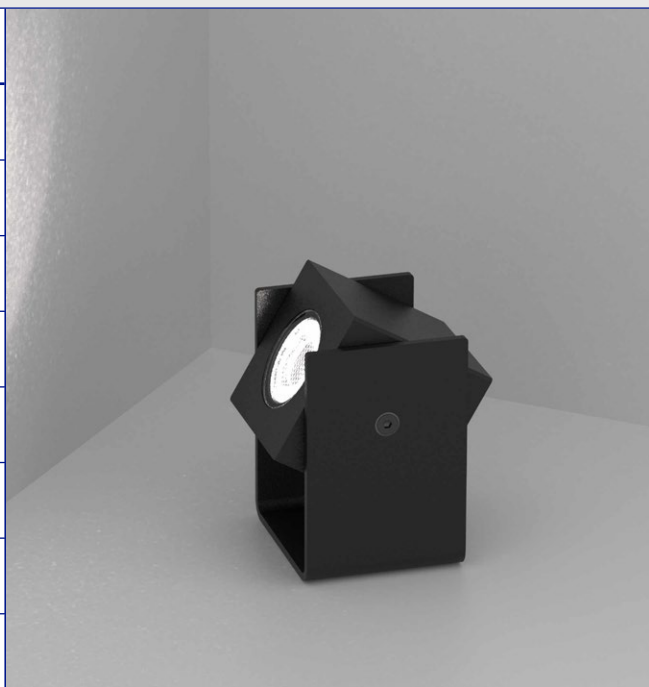

tower

OUTDOOR PROJECTOR

The Tower is a versatile spot for accentuating garden elements, trees and plants. The tower is available with three different beam angles and three colours, black powder coated or natural anodized. For an optimal installation this projector is available in 24V and 230V.

SPECIFICATIONS	TOWER
LIGHTSOURCE	LUXEON M
COLOR TEMP.	2700 K
LUMEN OUTPUT	800 LM
OPTICS	8° / 27° / 40°
RATED VOLTAGE	24V DC OR 230V AC
DIMMABLE	24V YES, 230V ON REQUEST
POWER	10 W
IP CLASS	IP65
INSULATION CLASS	III (24V), I (230V)
CABLE	1 M (NEOPRENE)