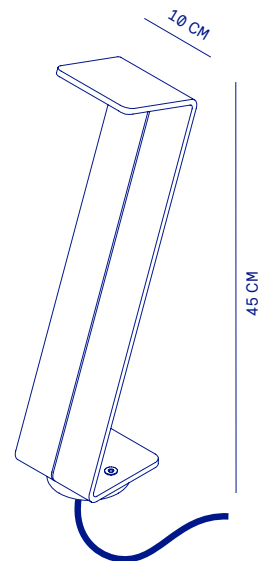

INSTALLATION

Install this product exclusively in combination with the recommended power supplies, connection materials (DX power supply or power supply kit, DX Cable, DX connector & resin), and 24V fixtures from Dexter Lighting.

ARTICLE N^o.	BLACK	CORTEN
BENT ZZZ 24V	1714	1712
GROUND SPIKE BENT	9014	

BENT ZZZ