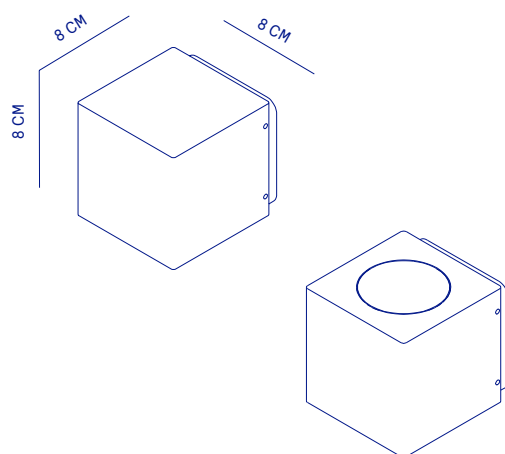

WALL CUBE

OUTDOOR WALL FIXTURE

The Cube is designed for placement on houses or garden elements. It comes equipped with a reflector that offers an oval light distribution. With its robust aluminum casing, it is available in three matte-textured polyester powder coatings: white, black, and corten. The Cube series is conveniently available in both 24V and 230V options.

cube

mono / duo

SPECIFICATIONS	CUBE / CUBE DUO
LIGHTSOURCE	LUXEON M
COLOR TEMP.	2700 K
LUMEN OUTPUT	800 LM / 2 X 400 LM
OPTIC	REFLECTOR 40°
RATED VOLTAGE	24V DC or 230V AC
DIMMABLE	ON REQUEST
POWER	10 W / 10 W
IP CLASS	IP54
INSULATION CLASS	24V: III , 230V: I

ARTICLE NO.	BLACK			CORTEN			WHITE		
CUBE	24V	2901	2902	2904					
	230V	1371	1374	1373					
CUBE DUO	24V	2905	2906	2908					
	230V	1376	1379	1378					

CUBE

CUBE DUO