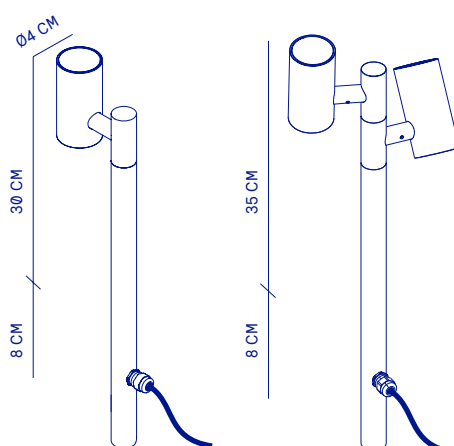

SPECIFICATIONS

EYE SPOT / EYE SPOT FOCUS

LIGHTSOURCE	CREE 2835
COLOR TEMP.	2700 K
LUMEN OUTPUT	360 LM / 2 X 360 LM
OPTIC	25°
RATED VOLTAGE	24V DC
DIMMABLE	YES
POWER	2,9 W / 5,8 W
IP CLASS	IP65
INSULATION CLASS	III
CABLE	1 M (NEOPRENE)

INSTALLATION

Install this product exclusively in combination with the recommended power supplies, connection materials (DX power supply or power supply kit, DX Cable, DX connector & resin), and 24V fixtures from Dexter Lighting.

ARTICLE N°.

BLACK**EYE SPOT 24V**

1832

EYE SPOT FOCUS 24V

1834

EYE SPOT

EYE SPOT FOCUS