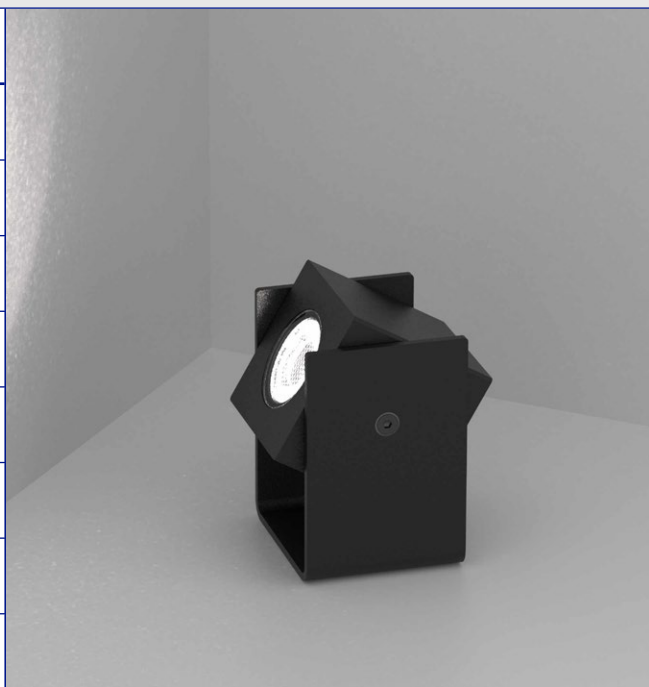

# tower

## OUTDOOR PROJECTOR

The Tower is a versatile spot for accentuating garden elements, trees and plants. The tower is available with three different beam angles and three colours, black powder coated or natural anodized. For an optimal installation this projector is available in 24V and 230V.

SPECIFICATIONS	TOWER
LIGHTSOURCE	LUXEON M
COLOR TEMP.	2700 K
LUMEN OUTPUT	800 LM
OPTICS	8° / 27° / 40°
RATED VOLTAGE	24V DC OR 230V AC
DIMMABLE	24V YES, 230V ON REQUEST
POWER	10 W
IP CLASS	IP65
INSULATION CLASS	24V: III , 230V: I
CABLE	1 M (NEOPRENE)