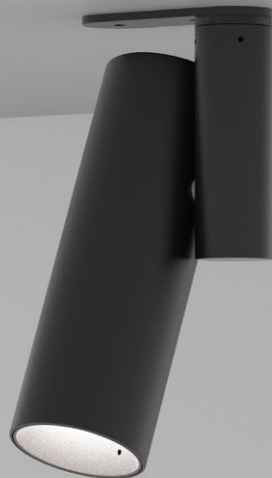

OUTDOOR CEILING FIXTURE

Experience the Vector pivot, combining a powerful light source with a stepless adjustable lamp for ultimate versatility. Its minimalist design ensures seamless integration into any space, offering both elegance and functionality.

DESIGN: MICHIEL CORNELISSEN

**vector
pivot**

SPECIFICATIONS

VECTOR PIVOT

LIGHTSOURCE	LUXEON COB
COLOR TEMP.	2700 K
LUMEN OUTPUT	1400 LM
OPTIC	25° FROSTED
RATED VOLTAGE	230V AC
DIMMABLE	TRIAC
POWER	12 W
IP CLASS	IP54
INSULATION CLASS	I

ARTICLE N°.

BLACK

VECTOR PIVOT 230V

2412

VECTOR PIVOT