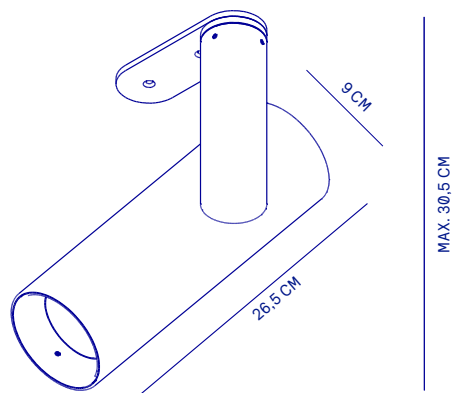

OUTDOOR CEILING FIXTURE

Experience the Vector pivot, combining a powerful light source with a stepless adjustable lamp for ultimate versatility. Its minimalist design ensures seamless integration into any space, offering both elegance and functionality.

DESIGN: MICHIEL CORNELISSEN

**vector
pivot**

SPECIFICATIONS

VECTOR PIVOT

LIGHTSOURCE	LUXEON COB
COLOR TEMP.	2700 K
LUMEN OUTPUT	1400 LM
OPTIC	25° FROSTED
RATED VOLTAGE	230V AC
DIMMABLE	TRIAC
POWER	12 W
IP CLASS	IP54
INSULATION CLASS	I

ARTICLE N°.

BLACK

VECTOR PIVOT 230V

2412

VECTOR PIVOT