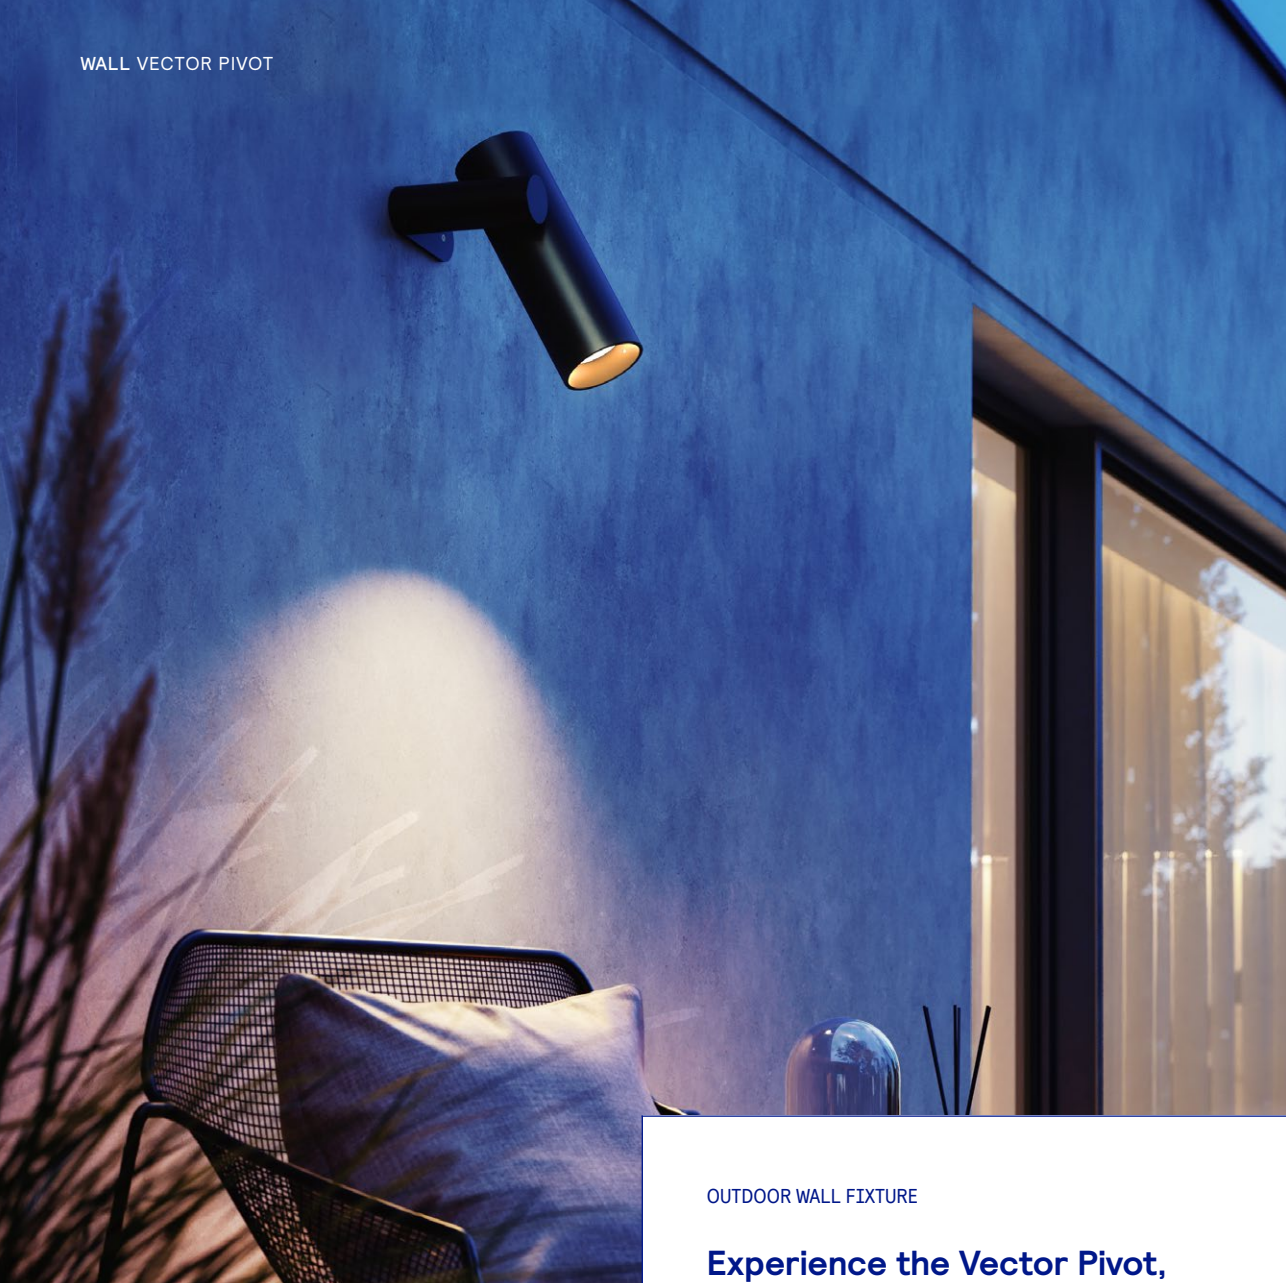

WALL VECTOR PIVOT

# vector pivot

OUTDOOR WALL FIXTURE

**Experience the Vector Pivot, combining a powerful light source with a stepless adjustable lamp for ultimate versatility. Its minimalist design ensures seamless integration into any space, offering both elegance and functionality.**