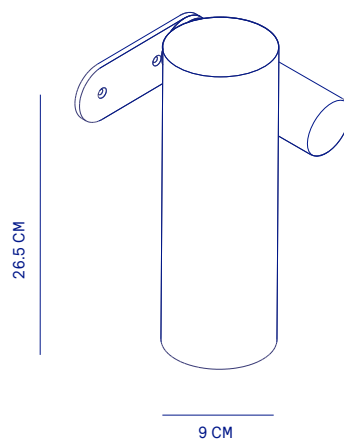

SPECIFICATIONS

VECTOR PIVOT

LIGHTSOURCE	LUXEON COB
COLOR TEMP.	2700 K
LUMEN OUTPUT	1400 LM
OPTIC	25° FROSTED
RATED VOLTAGE	230V AC
DIMMABLE	TRIAC
POWER	12 W
IP CLASS	IP54
INSULATION CLASS	I

ARTICLE N°.

BLACK

VECTOR PIVOT 230V

2412

VECTOR PIVOT