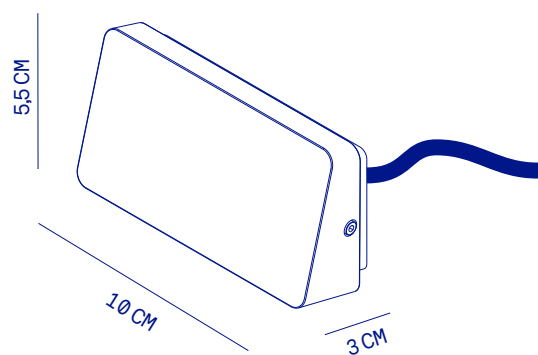

INSTALLATION

Install this product exclusively in combination with the recommended power supplies, connection materials (DX power supply or power supply kit, DX Cable, DX connector & resin), and 24V fixtures from Dexter Lighting.