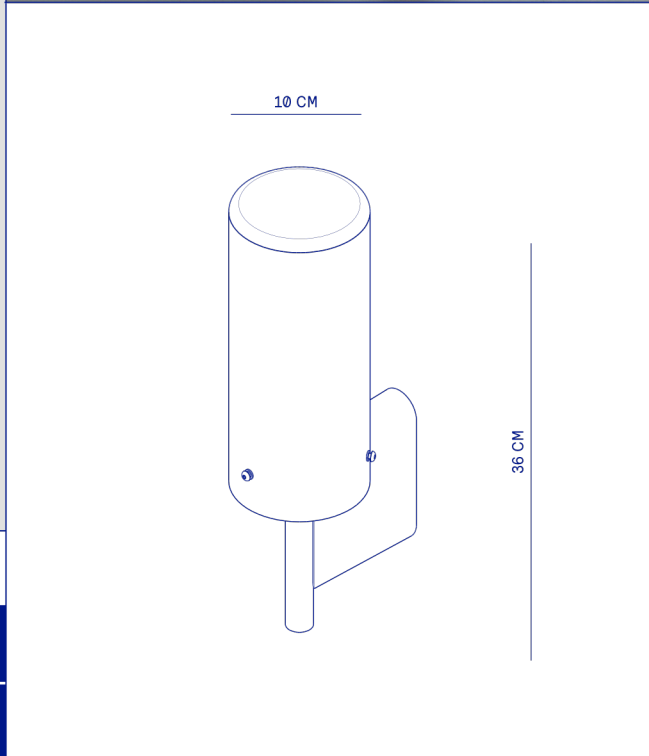

noor

#### DECORATIVE WALL LIGHTING

**This modern outdoor wall light reinterprets the timeless form of a classical torch in a contemporary architectural design. Clean lines and a refined silhouette create a striking balance between tradition and modernity, making the fixture both recognizable and distinctive.**

SPECIFICATIONS		NOOR
LIGHTSOURCE	FILAMENT LAMP (NOT INCLUDED)	
SOCKET	E27	
RATED VOLTAGE	230V AC	
GLAS	TRANSPARENT	
POWER	MAX 10W	
IP CLASS	IP44	
INSULATION CLASS	I	

ARTICLE NØ.	
<b>NOOR BLACK 230V</b>	<b>3500</b>
<b>MOUNT PLATE NOOR</b>	<b>9030</b>