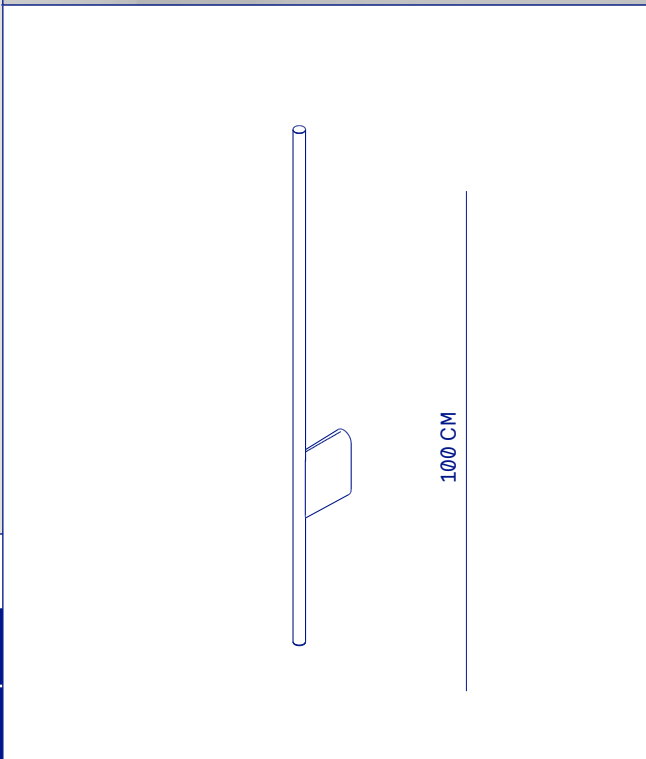

# stilo wall

## DECORATIVE WALL LIGHTING

**A refined, minimalist wall fixture designed for precise, architectural lighting. Stilo Wall subtly highlights textures and façades, bringing depth and character without distraction. Its singular, elegant form allows it to integrate seamlessly into any exterior composition, offering controlled illumination with a clean, contemporary aesthetic.**

SPECIFICATIONS		STILO WALL	
LIGHTSOURCE		NEON LED STRIP	
COLOR TEMP.		2700 K	
LUMEN OUTPUT		160 LM	
OPTIC		DIFFUSER	
RATED VOLTAGE		230V AC	
DIMMABLE		NO	
POWER		7 W	
IP CLASS		IP54	
INSULATION CLASS		I	

ARTICLE NØ.

**STILO WALL BLACK 230V****3400****MOUNT PLATE STILO WALL****9030**

STILO WALL