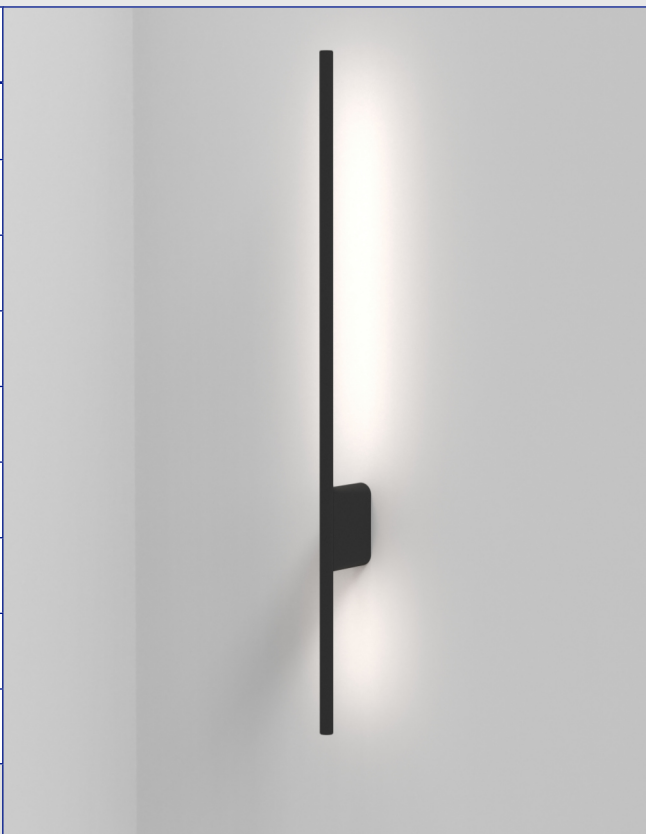

# stilo wall

## DECORATIVE WALL LIGHTING

**A refined, minimalist wall fixture designed for precise, architectural lighting. Stilo Wall subtly highlights textures and façades, bringing depth and character without distraction. Its singular, elegant form allows it to integrate seamlessly into any exterior composition, offering controlled illumination with a clean, contemporary aesthetic.**

SPECIFICATIONS		STILO WALL	
LIGHTSOURCE		NEON LED STRIP	
COLOR TEMP.		2700 K	
LUMEN OUTPUT		160 LM	
OPTIC		DIFFUSER	
RATED VOLTAGE		230V AC	
DIMMABLE		NO	
POWER		7 W	
IP CLASS		IP54	
INSULATION CLASS		I	

ARTICLE NØ.

**STILO WALL BLACK 230V****3400****MOUNT PLATE STILO WALL****9030**

STILO WALL