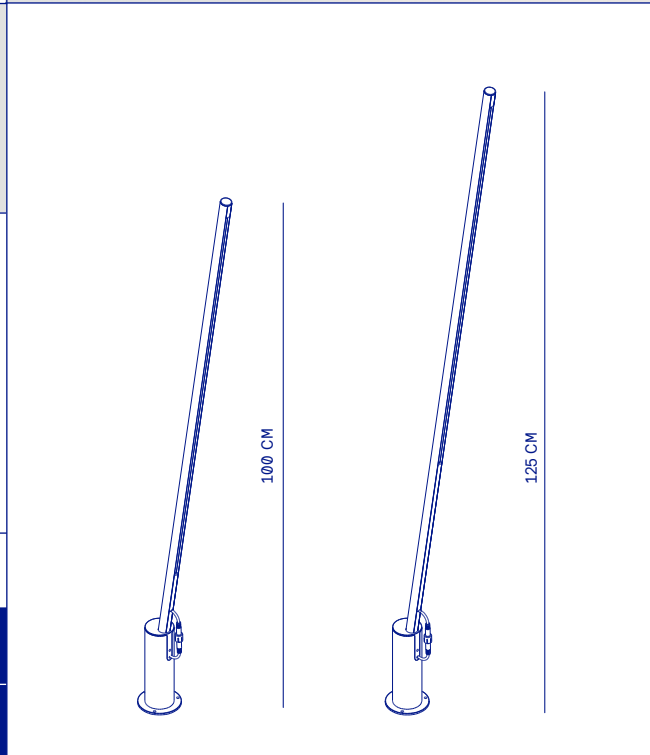

stilo

100 / 125

DECORATIVE LIGHTING

Stilo is a slim, architectural outdoor fixture designed to blend naturally into any landscape. Its minimalist profile and precise light output make it ideal for path lighting, planting beds, and subtle architectural accents.

Available in 100 cm and 125 cm.

When combined, the two Heights create a beautifully layered composition.

SPECIFICATIONS		STILO 100 / 125
LIGHTSOURCE	NEON LED STRIP	
COLOR TEMP.	2700 K	
LUMEN OUTPUT	160 LM	
OPTIC	DIFFUSER	
RATED VOLTAGE	24V DC	
DIMMABLE	YES	
POWER	7 W	
IP CLASS	IP67	
INSULATION CLASS	III	
CABLE	1 M (NEOPRENE)	

INSTALLATION

Install this product exclusively in combination with the recommended power supplies, connection materials (DX power supply or power supply kit, DX Cable, DX connector & resin), and 24V fixtures from Dexter Lighting.

ARTICLE NØ.

STILO 100 BLACK 24V

3310

STILO 125 BLACK 24V

3320

STILO 100

STILO 125