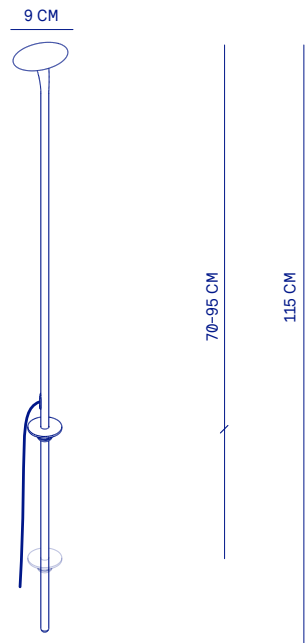

SPECIFICATIONS		AURORA
LIGHTSOURCE		CREE J SERIES 2835
COLOR TEMP.		2700 K
LUMEN OUTPUT		260 LM
OPTIC		DIFFUSER
RATED VOLTAGE		24V DC
DIMMABLE		YES
POWER		2.2 W
IP CLASS		IP65
INSULATION CLASS		III
CABLE		1 M (NEOPRENE)

INSTALLATION

Install this product exclusively in combination with the recommended power supplies, connection materials (DX power supply or power supply kit, DX Cable, DX connector & resin), and 24V fixtures from Dexter Lighting.

ARTICLE NØ.

AURORA IRONSTONE 24V

3200

AURORA