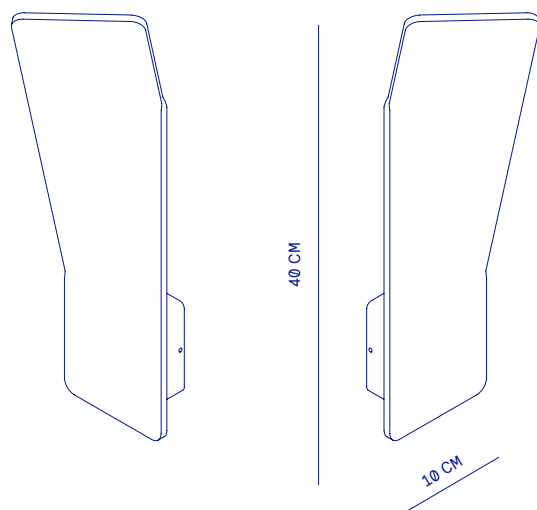

WALL BENT WALL LEFT / RIGHT

bent wall

left / right

DESIGN WALL LAMP

Simple and elegant design for striking lighting effects on walls. With 2 versions left and right, a symmetrical arrangement is possible with this design. Available in different colors for many applications outdoors or indoors.

SPECIFICATIONS

BENT WALL L / R

LIGHTSOURCE	LUXEON REBEL
COLOR TEMP.	2700 K
LUMEN OUTPUT	265 LM
OPTIC	DIFFUSER
RATED VOLTAGE	230V 50-60HZ
DIMMABLE	OPTIONAL
POWER	4 W
IP CLASS	IP54
INSULATION CLASS	I

ARTICLE NØ.

BLACK

CORTEN

WHITE

BENT WALL LEFT

1782

1781

1780

BENT WALL RIGHT