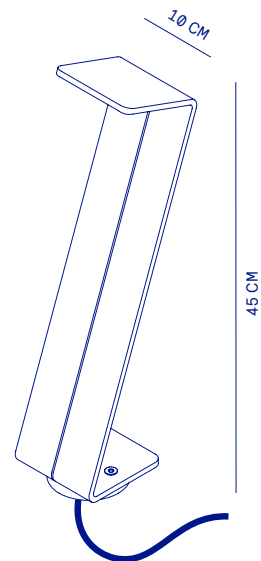

DESIGN BOLLARD

**An innovative path lighting fixture crafted with elegance and simplicity in mind. This unique bollard is created by folding a single aluminum plate, resulting in a sleek and modern design. Available in a range of two colors, it offers both functionality and aesthetics to illuminate pathways and outdoor spaces.**

**bent zzz**

SPECIFICATIONS	BENT ZZZ
LIGHTSOURCE	CREE J SERIES 2835
COLOR TEMPERATURE	2700 K
LUMEN OUTPUT	420 LM
OPTIC	DIFFUSER
RATED VOLTAGE	24V DC
DIMMABLE	YES
POWER	3.6 W
IP CLASS	IP65
INSULATION CLASS	III
CABLE	1 M (NEOPRENE)

ARTICLE N0.	BLACK	CORTEN
	<b>BENT ZZZ 24V</b>	1714
<b>GROUND SPIKE BENT / TOWER</b>	9014	

BENT ZZZ