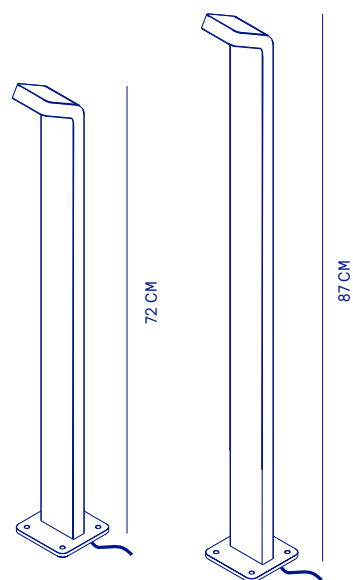

blade

75 / 90

OUTDOOR PATH LIGHTING

The Blade exemplifies the philosophy of “less is more.” Its efficient and glare-free light effect sets it apart. Crafted with a durable stainless steel design and a textured powder coat finish, this fixture is built to last. Available in two colors, including corten.

SPECIFICATIONS

BLADE 75 / 90

LIGHTSOURCE	LUXEON 3014
COLOR TEMPERATURE	2700 K
LUMEN OUTPUT	350 LM
RATED VOLTAGE	24V DC
DIMMABLE	YES
POWER	5 W
IP CLASS	IP65
INSULATION CLASS	III
CABLE	1 M (NEOPRENE)

ARTICLE NO.

BLACK

CORTEN

BLADE 75 24V

1225

1226

BLADE 90 24V

1230

1231

GROUND SPIKE BLADE

9016

BLADE 75

BLADE 90