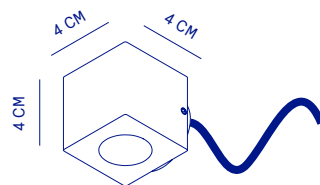

SPECIFICATIONS	BRICK
LIGHTSOURCE	CREE J SERIES 2835
COLOR TEMP.	2700 K
LUMEN OUTPUT	130 LM
OPTIC	DIFFUSER
RATED VOLTAGE	24V DC
DIMMABLE	YES
POWER	1 W
IP CLASS	IP65
INSULATION CLASS	III
CABLE	2 M (NEOPRENE)

ARTICLE NØ.	BLACK	CORTEN	WHITE
BRICK 24V	1080	1082	1084