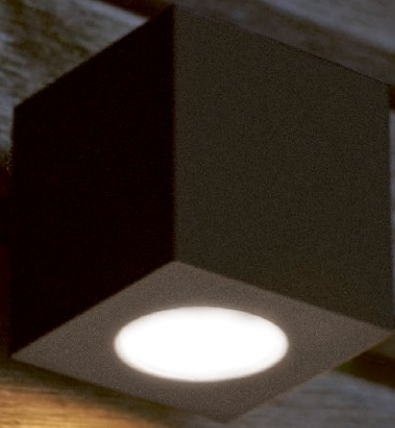

WALL BRICK

# brick

OUTDOOR WALL FIXTURE

**The Brick is a sleek and compact lighting fixture designed to provide both style and functionality. Its minimalist design makes it a versatile addition to any element in your garden.**

SPECIFICATIONS	BRICK
LIGHTSOURCE	CREE J SERIES 2835
COLOR TEMP.	2700 K
LUMEN OUTPUT	130 LM
OPTIC	DIFFUSER
RATED VOLTAGE	24V DC
DIMMABLE	YES
POWER	1 W
IP CLASS	IP65
INSULATION CLASS	III
CABLE	2 M (NEOPRENE)

ARTICLE NØ.	BLACK	CORTEN	WHITE
<b>BRICK 24V</b>	<b>1080</b>	<b>1082</b>	<b>1084</b>