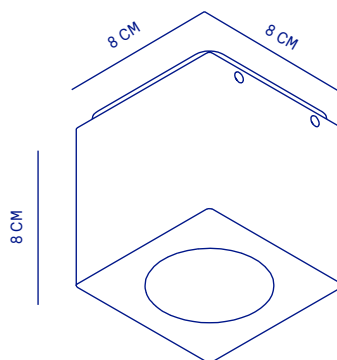

cube ceiling

OUTDOOR CEILING FIXTURE

The Cube ceiling light boasts a robust aluminum housing. This fixture is available in a black, corten and white color with a polyester powder-coated finish, providing a stylish matte texture.

SPECIFICATIONS	CUBE CEILING
LIGHTSOURCE	LUXEON REBEL
COLOR TEMP.	2700 K
LUMEN OUTPUT	800 LM
OPTIC	25°
RATED VOLTAGE	230V AC
DIMMABLE	ON REQUEST
POWER	10 W
IP CLASS	IP54
INSULATION CLASS	I

ARTICLE N°.	BLACK	CORTEN	WHITE
CUBE CEILING 230V	1323	1319	1329