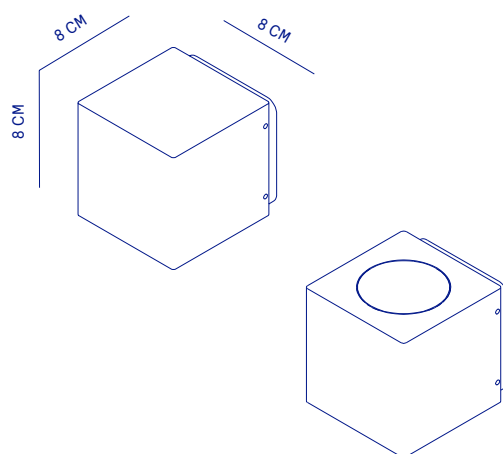

WALL CUBE FROSTED

cube frosted

mono / duo

OUTDOOR WALL FIXTURE

The Cube frosted is designed for placement on houses or garden elements. The frosted glass produces an even light image. With its robust aluminum casing, it is available in three matte-textured polyester powder coatings: white, black, and corten. The Cube series is conveniently available in both 24V and 230V options.

SPECIFICATIONS **CUBE FROSTED / DUO**

LIGHTSOURCE	LUXEON M
COLOR TEMP.	2700 K
LUMEN OUTPUT	800 LM / 2 X 400 LM
OPTIC	FROSTED GLASS
RATED VOLTAGE	24V DC OR 230V AC
DIMMABLE	24V YES, 230V ON REQUEST
POWER	10 W
IP CLASS	IP54
INSULATION CLASS	III (24V), I (230V)

ARTICLE N°.

BLACK CORTEN WHITE

		BLACK	CORTEN	WHITE
CUBE FROSTED	24V	2911	2912	2914
	230V	1321	1334	1327
CUBE FROSTED DUO	24V	2915	2916	2918
	230V	1322	1335	1328

CUBE FROSTED

CUBE FROSTED DUO