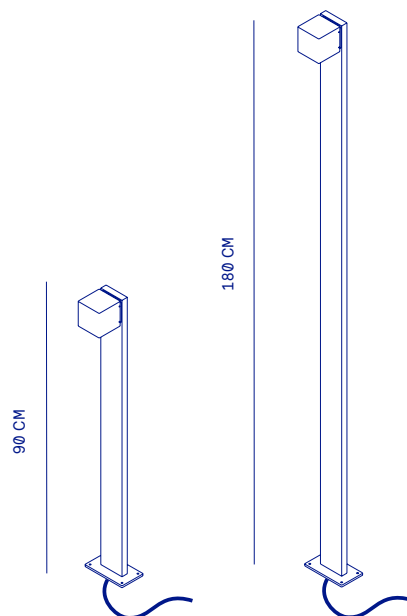

OUTDOOR PATH LIGHTING

Introducing our architectural path lighting solution, seamlessly complementing our Cube wall fixtures. With a choice of 2 different heights, this lighting option offers the perfect combination of style and functionality.

cube pole

90 / 180

SPECIFICATIONS

CUBE POLE 90 / 180

LIGHTSOURCE	LUXEON M
COLOR TEMP.	2700 K
LUMEN OUTPUT	800 LM
OPTIC	FROSTED GLASS
RATED VOLTAGE	24V DC OR 230V AC
DIMMABLE	24V YES, 230V ON REQUEST
POWER	10 W
IP CLASS	IP54
INSULATION CLASS	24V: III / 230V: I
CABLE	1 M (NEOPRENE)

ARTICLE N^o.**BLACK****CUBE POLE 90**

24V	2510
230V	2512

CUBE POLE 180

24V	2520
230V	2522

POLE 90

POLE 180