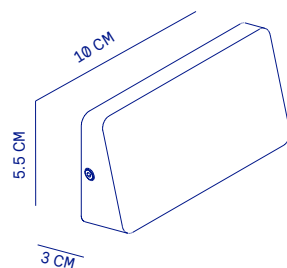

## SPECIFICATIONS

**EDDY 24V**

LIGHTSOURCE	LUXEON 3014
COLOR TEMP.	2700 K
LUMEN OUTPUT	300 LM
OPTIC	DIFFUSER
RATED VOLTAGE	24V DC
DIMMABLE	YES
POWER	3 W
IP CLASS	IP65
INSULATION CLASS	III

ARTICLE N<sup>o</sup>.