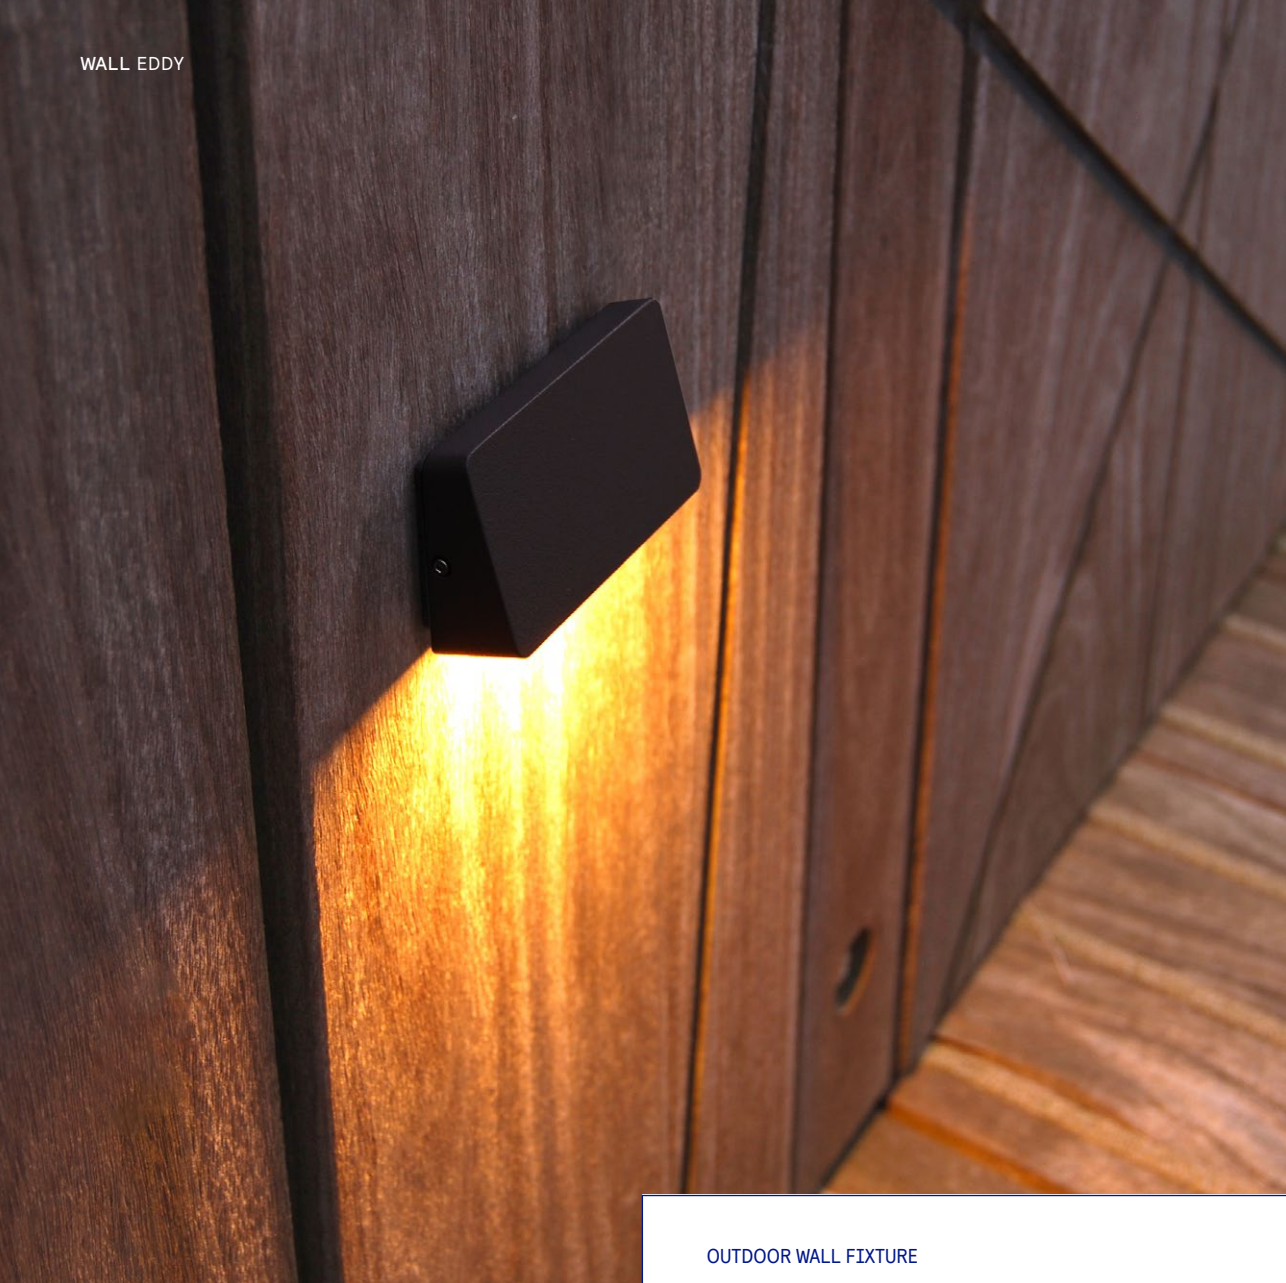

WALL EDDY

OUTDOOR WALL FIXTURE

**Enhance your outdoor  
ambiance with subtle wall  
lighting that creates gentle  
light accents. Eddy is a perfect  
solution for elegantly marking  
stairs, steps, and pathways.  
Available in two colors, with an  
optional mount plate.**

**eddy**

24V

## SPECIFICATIONS

**EDDY 24V**

LIGHTSOURCE	LUXEON 3014
COLOR TEMP.	2700 K
LUMEN OUTPUT	300 LM
OPTIC	DIFFUSER
RATED VOLTAGE	24V DC
DIMMABLE	YES
POWER	3 W
IP CLASS	IP65
INSULATION CLASS	III

ARTICLE N<sup>o</sup>.