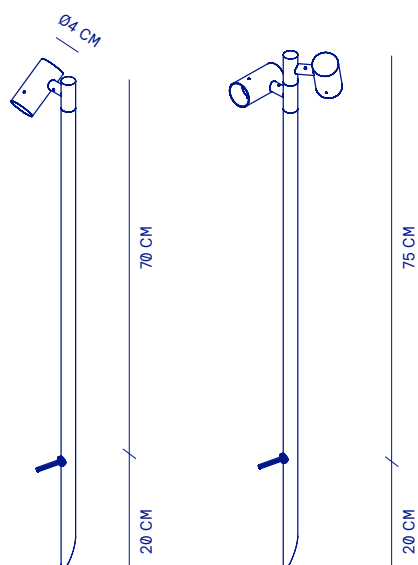

eye

eye / eye focus

SPECIFICATIONS	EYE / EYE FOCUS
LIGHTSOURCE	CREE J SERIES 2835
COLOR TEMPERATURE	2700 K
LUMEN OUTPUT	360 LM / 2 X 360 LM
OPTIC	25°
RATED VOLTAGE	24V DC
DIMMABLE	YES
POWER	2,7 W / 5,4 W
IP CLASS	IP65
INSULATION CLASS	III
CABLE	1 M (NEOPRENE)

ARTICLE NO.	BLACK
EYE 24V	1812
EYE FOCUS 24V	1822
GROUND SPIKE EYE	9017

EYE

EYE FOCUS