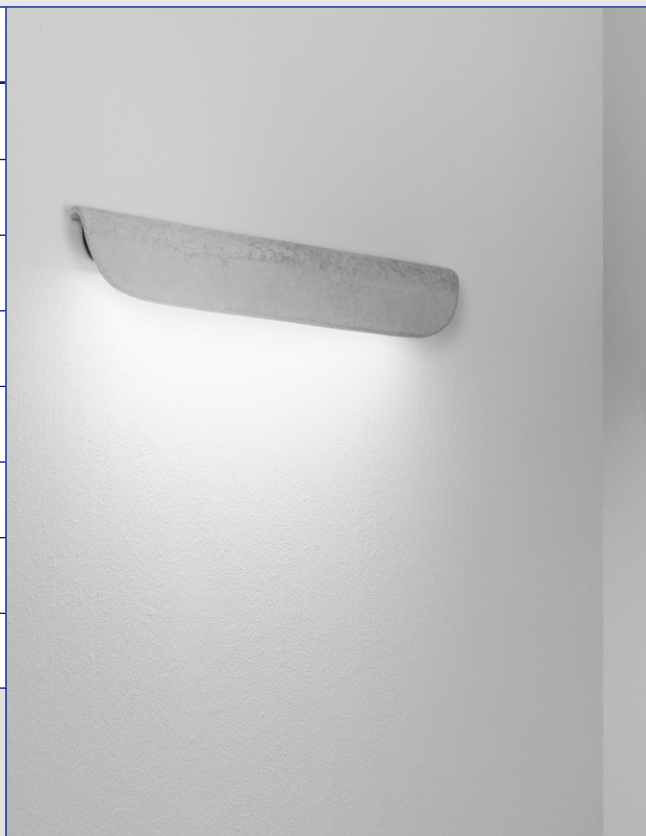

SPECIFICATIONS

LIV LINEAR

LIGHTSOURCE

LUXEON 3014

COLOR TEMP.

2700 K

LUMEN OUTPUT

900 LM

RATED VOLTAGE

230V 50-60HZ

DIMMABLE

ON REQUEST

POWER

11 W

IP CLASS

IP54

INSULATION CLASS

I

ARTICLE N0.

LIV LINEAR

2320

LIV LINEAR